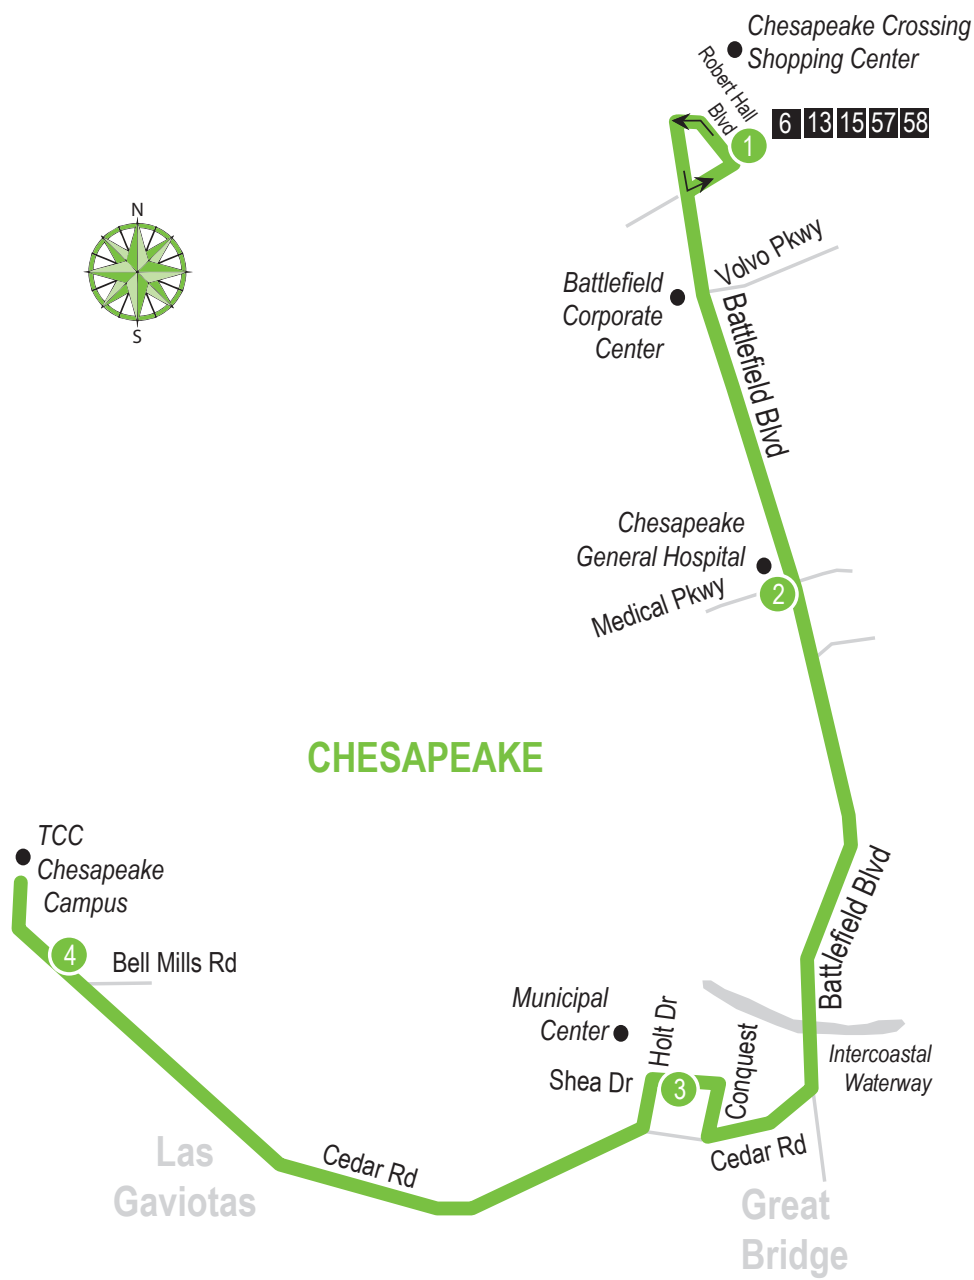

ROUTE 14 Robert Hall Blvd / TCC Chesapeake

Effective July 11, 2010

LEGEND

- Weekday & Saturday
- Streets
- 1 Time Point
- 1 Connecting Bus Routes

WEEKDAYS & SATURDAYS: From Robert Hall Blvd to TCC Chesapeake Campus

1 Robert Hall Blvd	2 Chesapeake General Hospital	3 Chesapeake Municipal Ctr	4 TCC Chesapeake Campus
6:18	6:28	6:36	6:44
7:18	7:28	7:36	7:44
8:18	8:28	8:36	8:44
9:18	9:28	9:36	9:44
10:18	10:28	10:36	10:44
11:18	11:28	11:36	11:44
12:18	12:28	12:36	12:44
1:18	1:28	1:36	1:44
2:18	2:28	2:36	2:44
3:18	3:28	3:36	3:44
4:18	4:28	4:36	4:44
5:18	5:28	5:36	5:44
6:18	6:28	6:36	6:44

WEEKDAYS & SATURDAYS: From TCC Chesapeake Campus to Robert Hall Blvd

4 TCC Chesapeake Campus	3 Chesapeake Municipal Ctr	2 Chesapeake General Hospital	1 Robert Hall Blvd
5:45	5:53	6:01	6:14
6:45	6:53	7:01	7:14
7:45	7:53	8:01	8:14
8:45	8:53	9:01	9:14
9:45	9:53	10:01	10:14
10:45	10:53	11:01	11:14
11:45	11:53	12:01	12:14
12:45	12:53	1:01	1:14
1:45	1:53	2:01	2:14
2:45	2:53	3:01	3:14
3:45	3:53	4:01	4:14
4:45	4:53	5:01	5:14
5:45	5:53	6:01	6:14
6:45	6:53	7:01	7:14