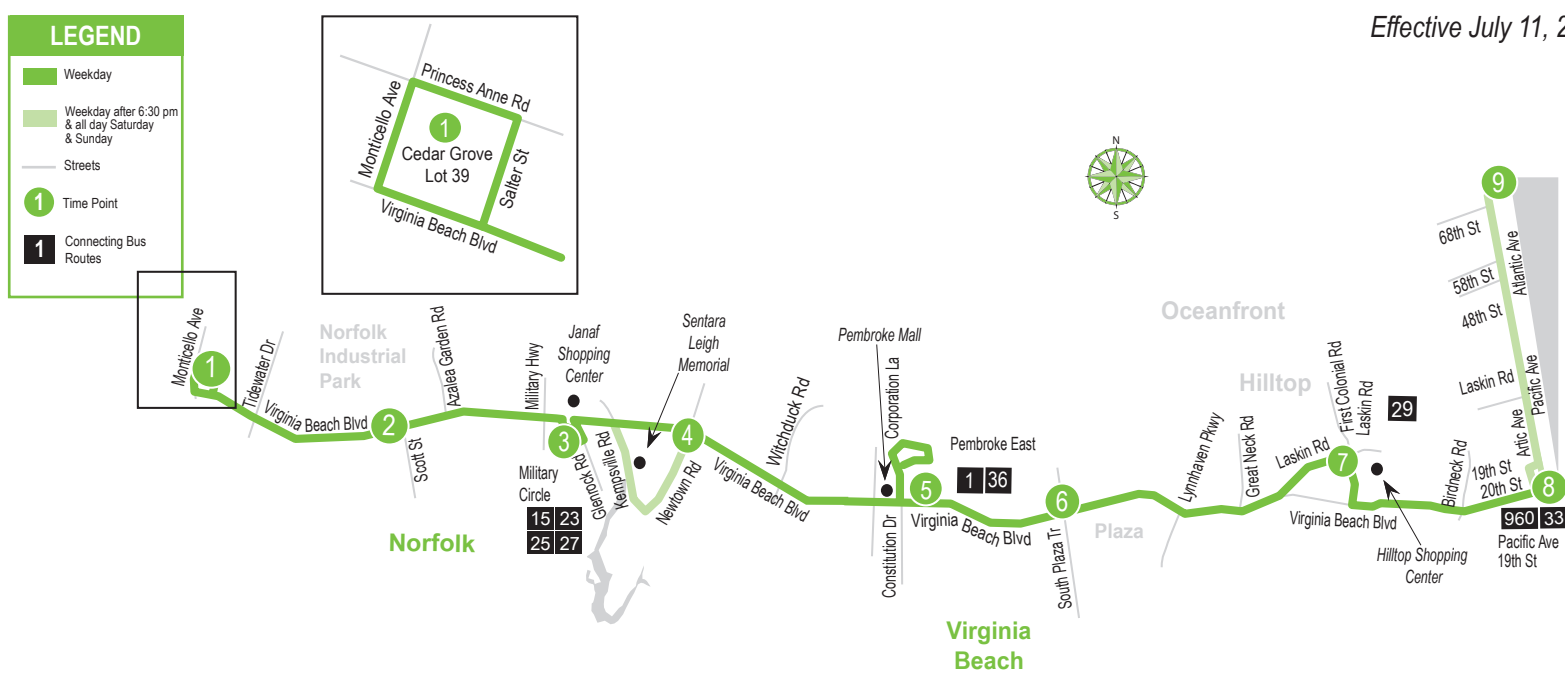

ROUTE 20 Cedar Grove to Virginia Beach Oceanfront

Effective July 11, 2010

MONDAY-FRIDAY: From Cedar Grove to 68th Street & Atlantic Avenue

1	2	3	4	5	6	7	8	9
Cedar Grove	Va Beach Blvd Scott St	Military Circle	Va Beach Blvd Newtown Rd	Pembroke East	Va Beach Blvd Plaza Trail	First Colonial Rd Laskin Rd	Pacific Ave 19TH St	Atlantic Ave 68TH St
4:47	5:00	5:18	5:28	5:48	6:02	6:15	6:27	—
5:17	5:30	5:48	5:58	6:18	6:32	6:45	6:57	—
5:37	5:50	6:08	6:18	6:35	—	—	—	—
5:47	6:00	6:18	6:28	6:48	7:02	7:15	7:27	—
6:07	6:20	6:38	6:48	7:05	—	—	—	—
6:17	6:30	6:48	6:58	7:18	7:32	7:45	7:57	—
6:37	6:50	7:08	7:18	7:35	—	—	—	—
6:47	7:00	7:18	7:28	7:48	8:02	8:15	8:27	—
7:07	7:20	7:38	7:48	8:05	—	—	—	—
7:17	7:30	7:48	7:58	8:18	8:32	8:45	8:57	—
7:37	7:50	8:08	8:18	8:35	—	—	—	—
7:47	8:00	8:18	8:28	8:48	9:02	9:15	9:27	—
8:06	8:19	8:37	8:47	9:04	—	—	—	—
8:17	8:30	8:48	8:58	9:18	9:32	9:45	9:57	—
8:37	8:50	9:05	—	—	—	—	—	—
8:47	9:00	9:18	9:28	9:48	10:02	10:15	10:27	—
9:17	9:30	9:48	9:58	10:18	10:32	10:45	10:57	—
9:47	10:00	10:18	10:28	10:48	11:02	11:15	11:27	—
10:17	10:30	10:48	10:58	11:18	11:32	11:45	11:57	—
10:47	11:00	11:18	11:28	11:48	12:02	12:15	12:27	—
11:17	11:30	11:48	11:58	12:18	12:32	12:45	12:57	—
11:47	12:00	12:18	12:28	12:48	1:02	1:15	1:27	—
12:17	12:30	12:48	12:58	1:18	1:32	1:45	1:57	—
12:47	1:00	1:18	1:28	1:48	2:02	2:15	2:27	—
1:17	1:30	1:48	1:58	2:18	2:32	2:45	2:57	—
1:47	2:00	2:18	2:28	2:48	3:02	3:15	3:27	—
2:17	2:30	2:48	2:58	3:18	3:32	3:45	3:57	—
2:47	3:00	3:18	3:28	3:48	4:02	4:15	4:27	—
3:17	3:30	3:48	3:58	4:18	4:32	4:45	4:57	—
—	—	4:08	4:18	4:35	—	—	—	—
3:47	4:00	4:18	4:28	4:48	5:02	5:15	5:27	—
—	—	4:38	4:48	5:05	—	—	—	—
4:17	4:30	4:48	4:58	5:18	5:32	5:45	5:57	—
4:29	4:42	5:00	5:10	5:27	—	—	—	—
4:47	5:00	5:18	5:28	5:48	6:02	6:15	6:27	—
4:59	5:12	5:30	5:40	5:57	—	—	—	—
5:17	5:30	5:48	5:58	6:18	6:32	6:45	6:57	7:12
5:29	5:42	6:00	6:10	6:27	—	—	—	—
5:47	6:00	6:18	6:28	6:48	7:02	7:15	7:27	7:42
5:59	6:12	6:30	6:40	6:57	—	—	—	—
6:25	6:38	6:56*	7:06	7:26	7:40	7:53	8:05	8:20
7:20	7:33	7:51*	8:01	8:21	8:35	8:48	9:00	9:15
8:20	8:33	8:51*	9:01	9:21	9:35	9:48	10:00	10:15
9:20	9:33	9:51*	10:01	10:21	10:35	10:48	11:00	11:15
10:20	10:33	10:51*	11:01	11:21	11:35	11:48	12:00	12:15
11:20	11:33	11:51*	12:01	12:21	12:35	12:48	1:00	—

* These trips serve Sentara Leigh Hospital

MONDAY-FRIDAY: From Atlantic Avenue & 68th Street to Cedar Grove