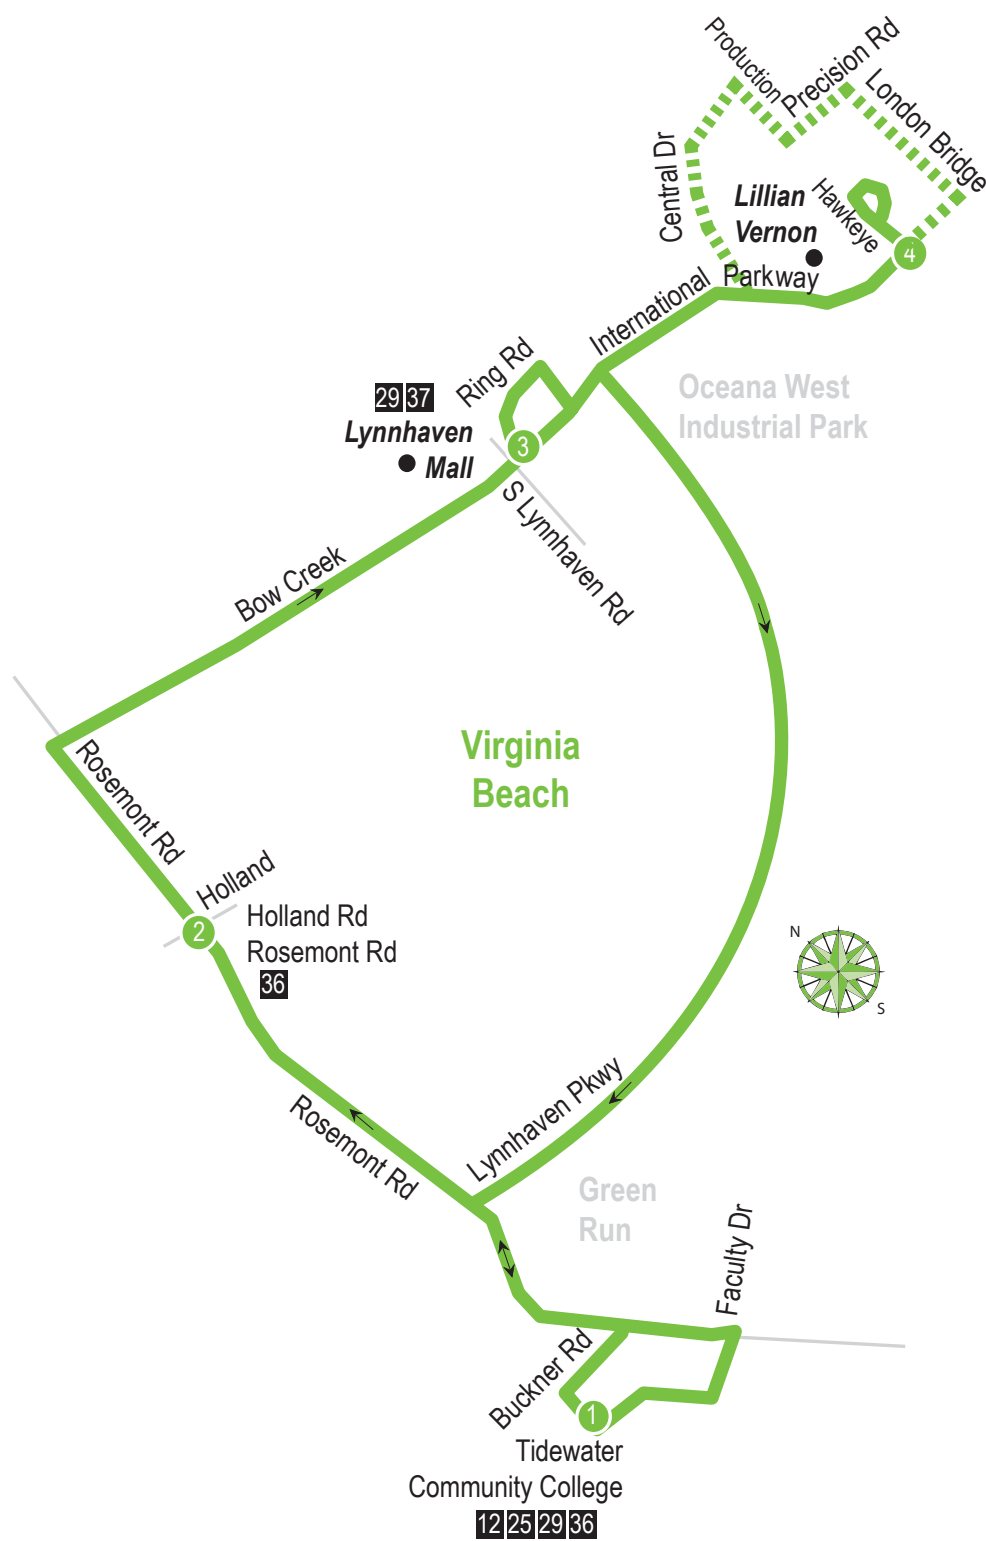

# ROUTE 26 International Pkwy / Virginia Beach

Effective July 11, 2010

**LEGEND**

- Weekday & Saturday
- Infrequent Service
- Streets
- Time Point
- Connecting Bus Routes

## MONDAY-FRIDAYS: From Hawkeye to TCC, Virginia Beach Campus

1 Tidewater Community College	2 Rosemont Rd Holland Rd	3 Lynnhaven Mall	4 Hawkeye International Pkwy	5 Percision Rd London Bridge Rd	4 Hawkeye International Pkwy	3 Lynnhaven Mall	1 Tidewater Community College
—	—	—	—	7:11w	6:03	6:09	6:24
6:48	6:56	7:04	—	—	—	7:30	7:45
7:48	7:56	8:07	8:13	—	8:23	8:29	8:45
8:48	8:56	9:07	9:13	—	9:23	9:29	9:45
9:48	9:56	10:07	10:13	—	10:22	10:28	10:45
10:48	10:56	11:07	11:13	—	11:22	11:28	11:45
11:48	11:56	12:07	12:13	—	12:22	12:28	12:45
12:48	12:56	1:08	1:14	—	1:22	1:28	1:45
1:48	1:56	2:08	2:14	—	2:20	2:26	2:45
2:48	2:56	3:10	3:16	—	3:20	3:26	3:45
3:48	3:57	4:07	—	4:15w	—	4:26	4:45
4:48	4:57	5:12	5:18	—	5:20	5:26	5:45
5:48	5:57	6:09	6:15	—	6:23	6:29	6:45
6:48	6:56	7:08	7:14	—	—	—	—

## SATURDAYS: From TCC, Virginia Beach Campus to Hawkeye

## SATURDAYS: From Hawkeye to TCC, Virginia Beach Campus

1 Tidewater Community College	2 Rosemont Rd Holland Rd	3 Lynnhaven Mall	4 Hawkeye International Pkwy	4 Hawkeye International Pkwy	3 Lynnhaven Mall	1 Tidewater Community College
6:48	6:56	7:07	7:13	6:03	6:09	6:24
7:48	7:56	8:07	8:13	7:24	7:30	7:45
8:48	8:56	9:07	9:13	8:23	8:29	8:45
9:48	9:56	10:07	10:13	9:23	9:29	9:45
10:48	10:56	11:07	11:13	10:22	10:28	10:45
11:48	11:56	12:07	12:13	11:22	11:28	11:45
12:48	12:56	1:08	1:14	12:22	12:28	12:45
1:48	1:56	2:08	2:14	1:22	1:28	1:45
2:48	2:56	3:10	3:16	2:20	2:26	2:45
3:48	3:57	4:12	4:18	3:20	3:26	3:45
4:48	4:57	5:12	5:18	4:20	4:26	4:45
5:48	5:57	6:09	6:15	5:20	5:26	5:45
6:48	6:56	7:08	7:14	6:23	6:29	6:45