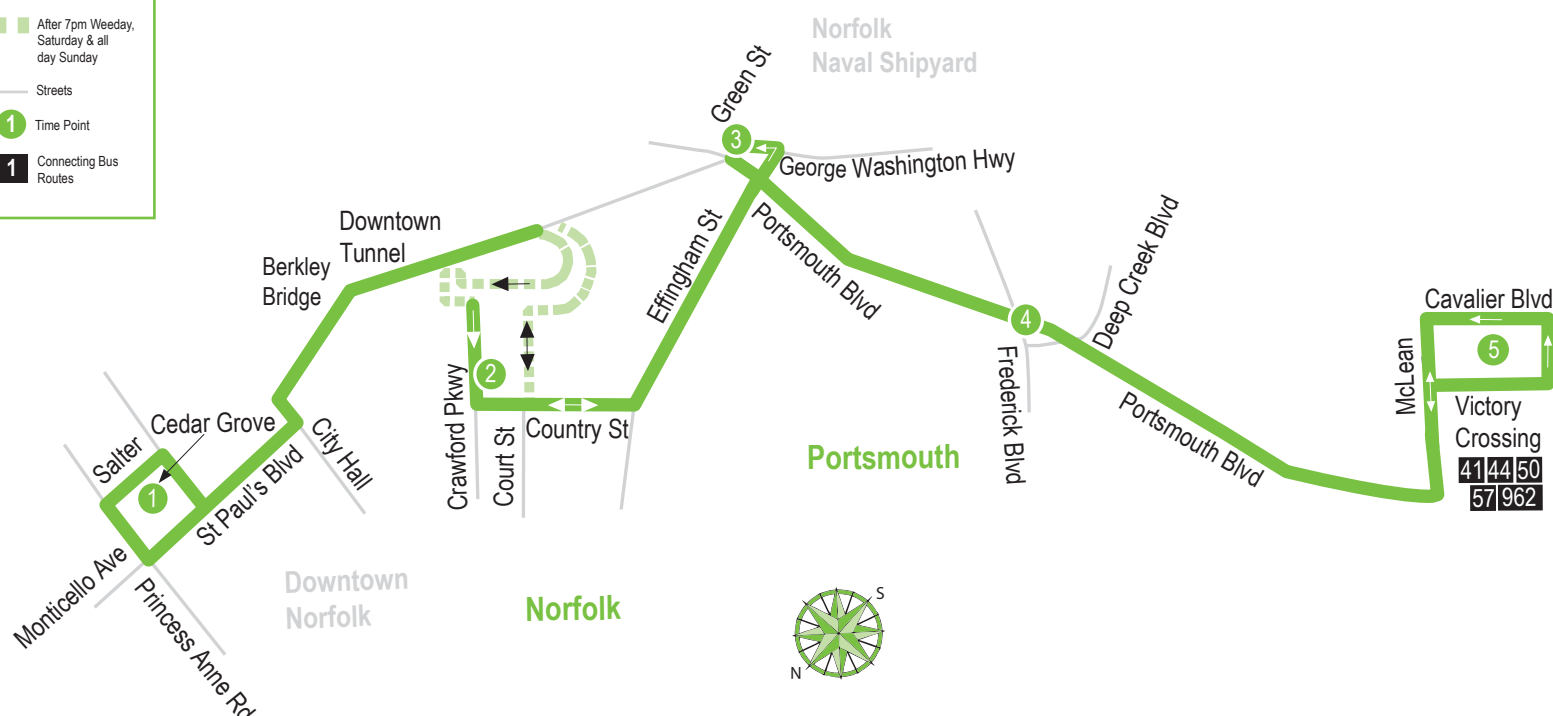

## WEEKDAYS: From Cedar Grove to Norfolk Naval Shipyard & Victory Crossing

1 Cedar Grove	2 County St Court St	3 Gate 15 / NRFK Naval Shipyard	5 Victory Crossing
5:12	5:33	5:44	5:57
5:42	6:03	6:14	6:27
6:12	6:33	6:44	6:57
6:42	7:03	7:16	7:30
7:10	7:33	7:46	8:00
7:40	8:03	8:16	8:30
8:10	8:33	8:46	9:00
8:40	9:03	9:16	9:30
9:10	9:33	9:46	10:00
9:40	10:03	10:16	10:30
10:10	10:33	10:46	11:00
10:40	11:03	11:17	11:31
11:10	11:33	11:47	12:01
11:40	<b>12:03</b>	<b>12:17</b>	<b>12:31</b>
<b>12:10</b>	<b>12:33</b>	<b>12:47</b>	1:01
<b>12:40</b>	1:03	1:17	1:31
1:10	1:33	1:47	2:01
1:40	2:03	2:17	2:31
2:10	2:33	2:47	3:01
2:40	3:03	3:13	3:28
3:10	3:33	3:43	3:58
3:40	4:03	4:13	4:28
4:10	4:33	4:43	4:58
4:40	5:03	5:13	5:28
5:10	5:33	5:43	5:58
5:40	6:03	6:13	6:28
6:10	6:33	6:43	6:58
6:40	7:03	7:13	7:28
7:12	—	7:30	7:42
7:45p	—	8:03	8:15
8:55p	—	9:13	9:25
10:05p	—	10:23	10:35
11:15p	—	11:33	11:45
12:20x	—	12:38x	12:50x

## SUNDAYS: From Cedar Grove to Norfolk Naval Shipyard & Victory Crossing

1 Cedar Grove	3 Gate 15 / NRFK Naval Shipyard	4 Portsmouth Blvd Frederick Blvd	5 Victory Crossing
6:16	6:33	—	—
7:16	7:33	—	—
8:16	8:33	—	—
9:16	9:33	—	—
10:16	10:33	—	—
11:16	11:33	11:38	11:48
<b>12:46</b>	<b>1:03</b>	<b>1:08</b>	<b>1:18</b>
<b>2:16</b>	<b>2:33</b>	<b>2:38</b>	<b>2:48</b>
<b>3:46</b>	<b>4:03</b>	<b>4:08</b>	<b>4:18</b>
<b>5:16</b>	<b>5:33</b>	<b>5:38</b>	<b>5:48</b>
<b>6:46</b>	<b>7:03</b>	<b>7:08</b>	<b>7:18</b>
<b>8:16</b>	<b>8:33</b>	<b>8:38</b>	<b>8:48</b>
<b>9:46</b>	<b>10:03</b>	<b>10:08</b>	<b>10:18</b>

## SUNDAYS: From Victory Crossing to Norfolk Naval Shipyard to Cedar Grove

5 Victory Crossing	4 Portsmouth Blvd Frederick Blvd	3 Gate 15 / NRFK Naval Shipyard	1 Cedar Grove
—	—	6:43	7:00
—	—	7:43	8:00
—	—	8:43	9:00
—	—	9:43	10:00
—	—	10:43	11:00
<b>12:01</b>	<b>12:08</b>	<b>12:13</b>	<b>12:30</b>
1:31	1:38	1:43	2:00
3:01	3:08	3:13	3:30
4:31	4:38	4:43	5:00
6:01	6:08	6:13	6:30
7:31	7:38	7:43	8:00
9:01	9:08	9:13	9:30
10:31	10:38	10:43	11:00