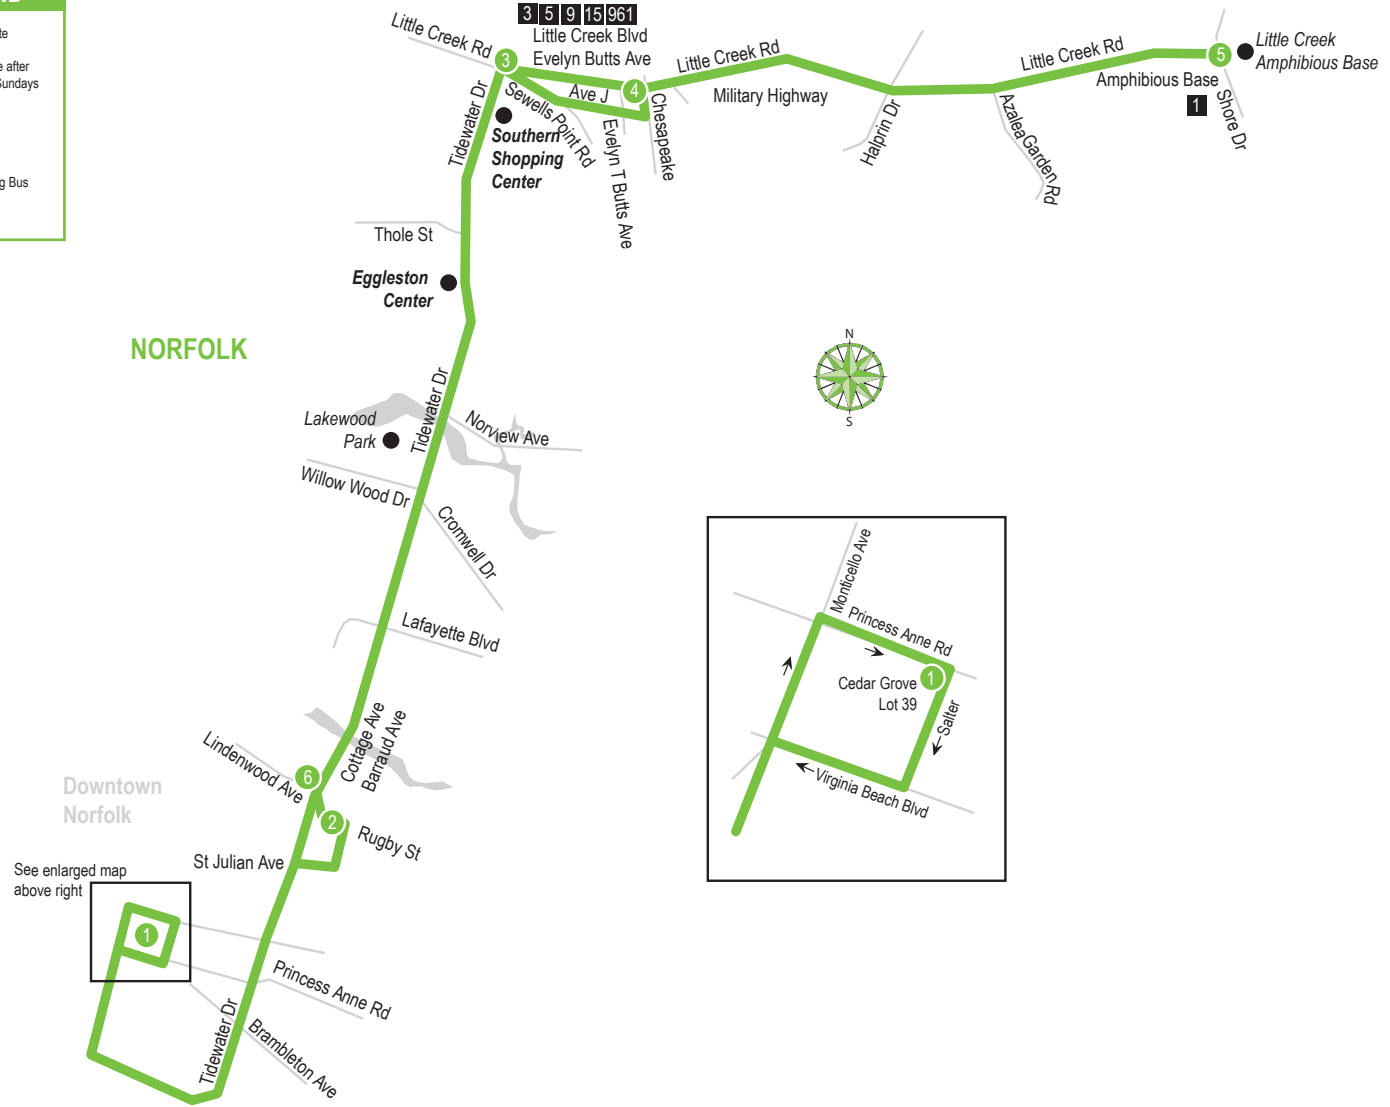

ROUTE 8 Downtown Norfolk / Little Creek Amphibious Base

Effective July 11, 2010

LEGEND

- Daily Route
- No service after 7p.m. or Sundays
- Streets
- Time Point
- Connecting Bus Routes

WEEKDAY: From Downtown Norfolk to Little Creek Amphibious Base

1	6	2	3	4	5
Cedar Grove	Tidewater Dr Lindenwood Ave	Rugby St Barraud Ave	Tidewater Dr Little Creek Rd	Little Creek Rd Evelyn T Butts Ave	Little Creek Amphibious Base
5:42	—	5:57	6:11	6:18	6:30
6:11	—	6:26	6:41	6:49	7:02
6:38	—	6:55	7:11	7:19	7:32
7:08	—	7:25	7:41	7:49	8:02
7:38	—	7:55	8:11	8:19	8:32
8:08	—	8:25	8:41	8:49	9:02
8:38	—	8:55	9:11	9:18	9:31
9:09	—	9:25	9:41	9:48	10:01
9:39	—	9:55	10:11	10:18	10:31
10:09	—	10:25	10:41	10:48	11:01
10:39	—	10:55	11:11	11:18	11:31
11:09	—	11:25	11:41	11:48	12:01
11:39	—	11:55	12:11	12:18	12:31
12:09	—	12:25	12:41	12:48	1:01
12:39	—	12:55	1:11	1:18	1:31
1:09	—	1:25	1:41	1:48	2:01
1:38	—	1:55	2:11	2:18	2:31
2:08	—	2:25	2:41	2:48	3:01
2:37	—	2:54	3:10	3:18	3:31
3:06	—	3:24	3:40	3:48	4:01
3:36	—	3:54	4:10	4:18	4:31
4:06	—	4:24	4:40	4:48	5:01
4:36	—	4:54	5:10	5:18	5:31
5:06	—	5:24	5:40	5:48	6:01
5:36	—	5:54	6:10	6:18	6:31
6:07	—	6:25	6:40	6:48	7:01
6:37	—	6:55	7:10	7:18	7:31
7:18	7:32	—	7:41	7:48	8:01
8:48	9:02	—	9:11	9:18	9:31
10:18	10:32	—	10:41	10:45	—
11:18	11:32	—	11:41	11:45	—
12:18x	12:32	—	12:41x	12:45x	—

@ - Service to Eggleston Center

WEEKDAY: From Little Creek Amphibious Base to Downtown Norfolk

5	4	3	2	6	1
Little Creek Amphibious Base	Little Creek Rd Evelyn T Butts Ave	Tidewater Dr Little Creek Rd	Rugby St Barraud Ave	Tidewater Dr Lindenwood Ave	Cedar Grove
—	5:18	5:23	5:39	—	5:53
5:34	5:48	5:53	6:09	—	6:23
6:04	6:18	6:23	6:39	—	6:53
6:34	6:48	6:53	7:09	—	7:26
7:02	7:18	7:24@	7:40	—	7:57
7:32	7:48	7:54	8:10	—	8:27
8:02	8:18	8:24	8:40	—	8:57
8:32	8:48	8:54	9:10	—	9:24
9:02	9:18	9:24	9:40	—	9:54
9:32	9:48	9:54	10:10	—	10:24
10:02	10:18	10:24	10:41	—	10:54
10:32	10:48	10:53	11:10	—	11:23
11:02	11:18	11:23	11:40	—	11:53
11:32	11:48	11:53	12:10	—	12:23
12:02	12:18	12:23	12:40	—	12:53
12:32	12:48	12:53	1:09	—	1:26
1:02	1:18	1:23	1:39	—	1:56
1:32	1:48	1:53	2:09	—	2:26
2:02	2:18	2:23	2:39	—	2:56
2:32	2:48	2:53	3:10	—	3:26
3:02	3:18	3:25	3:42	—	3:58
3:32	3:48	3:55	4:12	—	4:28
4:02	4:18	4:25	4:42	—	4:58
4:32	4:48	4:55	5:12	—	5:28
5:02	5:18	5:25	5:42	—	5:58
5:32	5:48	5:55	6:11	—	6:25
6:02	6:18	6:23	6:38	—	6:52
6:32	6:48	6:52	—	7:01	7:15
7:32	7:48	7:52	—	8:01	8:15
8:02	8:18	8:22	—	8:31	8:45
9:32	9:48	9:52	—	10:01	10:15
—	10:48	10:52	—	11:01	11:15
—	11:48	11:52	—	12:01x	12:15x

SATURDAY: From Downtown Norfolk to Little Creek Amphibious Base

1	6	2	3	4	5
Cedar Grove	Tidewater Dr Lindenwood Ave	Rugby St Barraud Ave	Tidewater Dr Little Creek Rd	Little Creek Rd Evelyn T Butts Ave	Little Creek Amphibious Base
5:42	—	5:57	6:11	6:18	6:30
6:37	—	6:54	7:10	7:18	7:31
7:37	—	7:54	8:10	8:18	8:31
8:38	—	8:55	9:11	9:18	9:31
9:39	—	9:55	10:11	10:18	10:31
10:39	—	10:55	11:11	11:18	11:31
11:39	—	11:55	12:11	12:18	12:31
12:39	—	12:55	1:11	1:18	1:31
1:38	—	1:55	2:11	2:18	2:31
2:37	—	2:54	3:10	3:18	3:31
3:36	—	3:54	4:10	4:18	4:31
4:36	—	4:54	5:10	5:18	5:31
5:36	—	5:54	6:10	6:18	6:31
6:37	—	6:55	7:10	7:18	7:31
7:48	8:02	—	8:11	8:18	8:31
8:48	9:02	—	9:11	9:18	9:31

SATURDAY: From Little Creek Amphibious Base to Downtown Norfolk