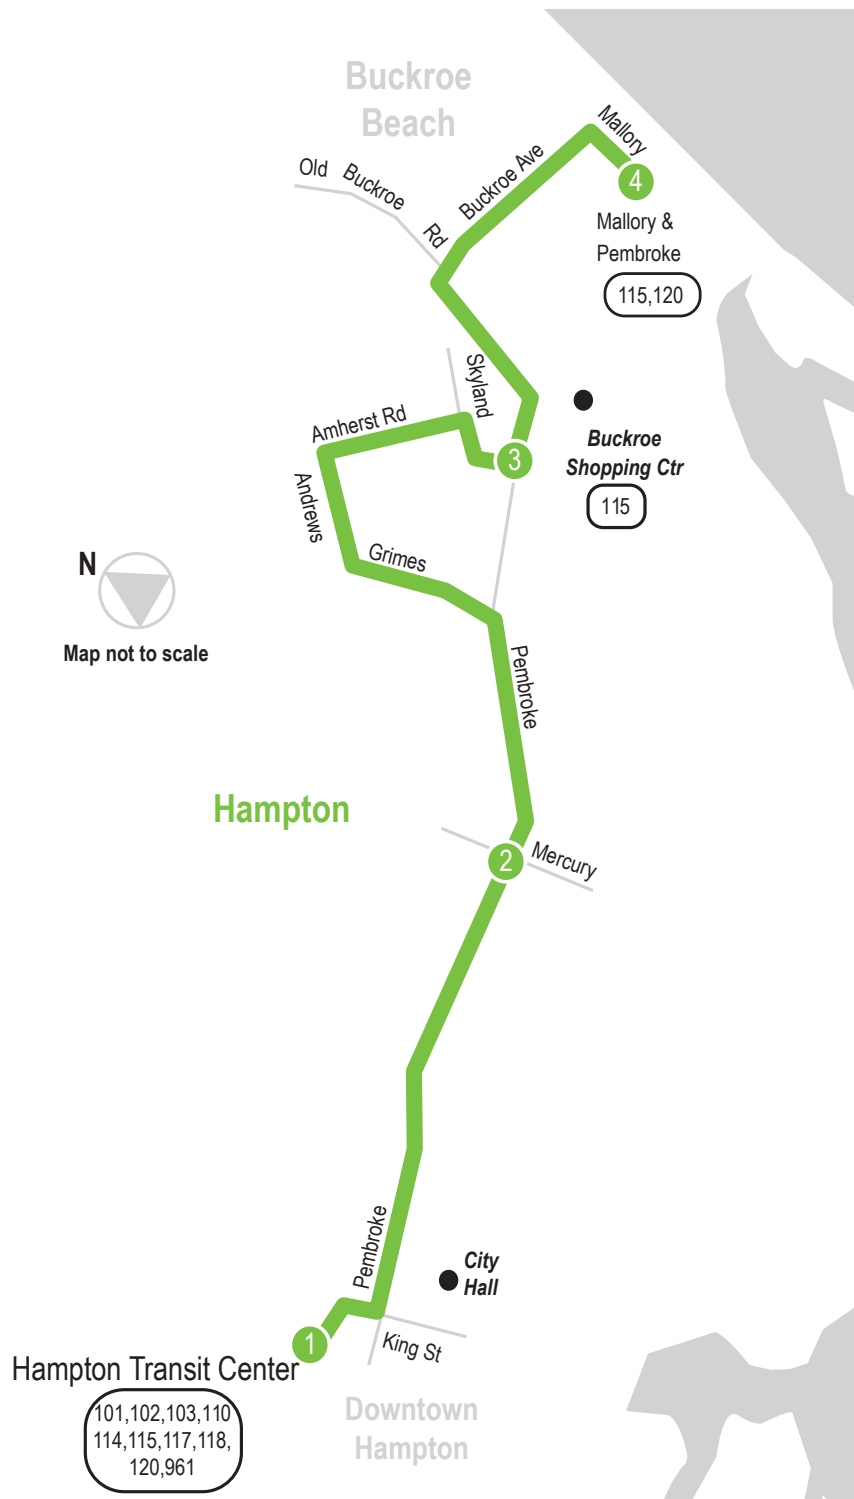

ROUTE 109 Downtown Hampton / Buckroe

Revised January 22, 2012

LEGEND

- Daily Route
- Streets
- Time Point
- Connecting Bus Routes

w = Weekday Only
PM times in bold

MONDAY-SATURDAY: From Downtown Hampton to Buckroe Beach

MONDAY-SATURDAY: From Buckroe Beach to Downtown Hampton

1 Hampton Transit Ctr	2 Mercury Pembroke	3 Buckroe Shopping Ctr	4 Mallory Pembroke	4 Mallory Pembroke	3 Buckroe Shopping Ctr	2 Mercury Pembroke	1 Hampton Transit Ctr
7:45	7:50	8:00	8:05	6:51w	6:55w	7:05w	7:10w
8:45	8:50	9:00	9:05	7:51	7:55	8:05	8:10
9:45	9:50	10:00	10:05	8:51	8:55	9:05	9:10
10:45	10:50	11:00	11:05	9:51	9:55	10:05	10:10
11:45	11:50	12:00	12:05	10:51	10:55	11:05	11:10
12:45	12:50	1:00	1:05	11:51	11:55	12:05	12:10
1:45	1:50	2:00	2:05	12:51	12:55	1:05	1:10
2:45	2:50	3:00	3:05	1:51	1:55	2:05	2:10
3:45	3:50	4:00	4:05	2:51	2:55	3:05	3:10
4:45	4:50	5:00	5:05	3:51	3:55	4:05	4:10
5:45	5:50	6:00	6:05	4:51	4:55	5:05	5:10
6:45	6:50	7:00	7:05	5:51	5:55	6:05	6:10
7:45	7:50	8:00	8:05	6:51	6:55	7:05	7:10
8:45w	8:50w	9:00w	9:05w	7:51	7:55	8:05	8:10
9:45w	9:50w	10:00w	10:05w	8:51	8:55	9:05	9:10

SUNDAY: From Downtown Hampton to Buckroe Beach

SUNDAY: From Buckroe Beach to Downtown Hampton

1 Hampton Transit Ctr	2 Mercury Pembroke	3 Buckroe Shopping Ctr	4 Mallory Pembroke	4 Mallory Pembroke	3 Buckroe Shopping Ctr	2 Buckroe Shopping Ctr	1 Hampton Transit Ctr
6:45	6:50	7:00	7:05	7:51	7:55	8:05	8:10
7:45	7:50	8:00	8:05	8:51	8:55	9:05	9:10
8:45	8:50	9:00	9:05	9:51	9:55	10:05	10:10
9:45	9:50	10:00	10:05	10:51	10:55	11:05	11:10
10:45	10:50	11:00	11:05	11:51	11:55	12:05	12:10
11:45	11:50	12:00	12:05	12:51	12:55	1:05	1:10
12:45	12:50	1:00	1:05	1:51	1:55	2:05	2:10
1:45	1:50	2:00	2:05	2:51	2:55	3:05	3:10
2:45	2:50	3:00	3:05	3:51	3:55	4:05	4:10
3:45	3:50	4:00	4:05	4:51	4:55	5:05	5:10
4:45	4:50	5:00	5:05	5:51	5:55	6:05	6:10
5:45	5:50	6:00	6:05	6:51	6:55	7:05	7:10
6:45	6:50	7:00	7:05				