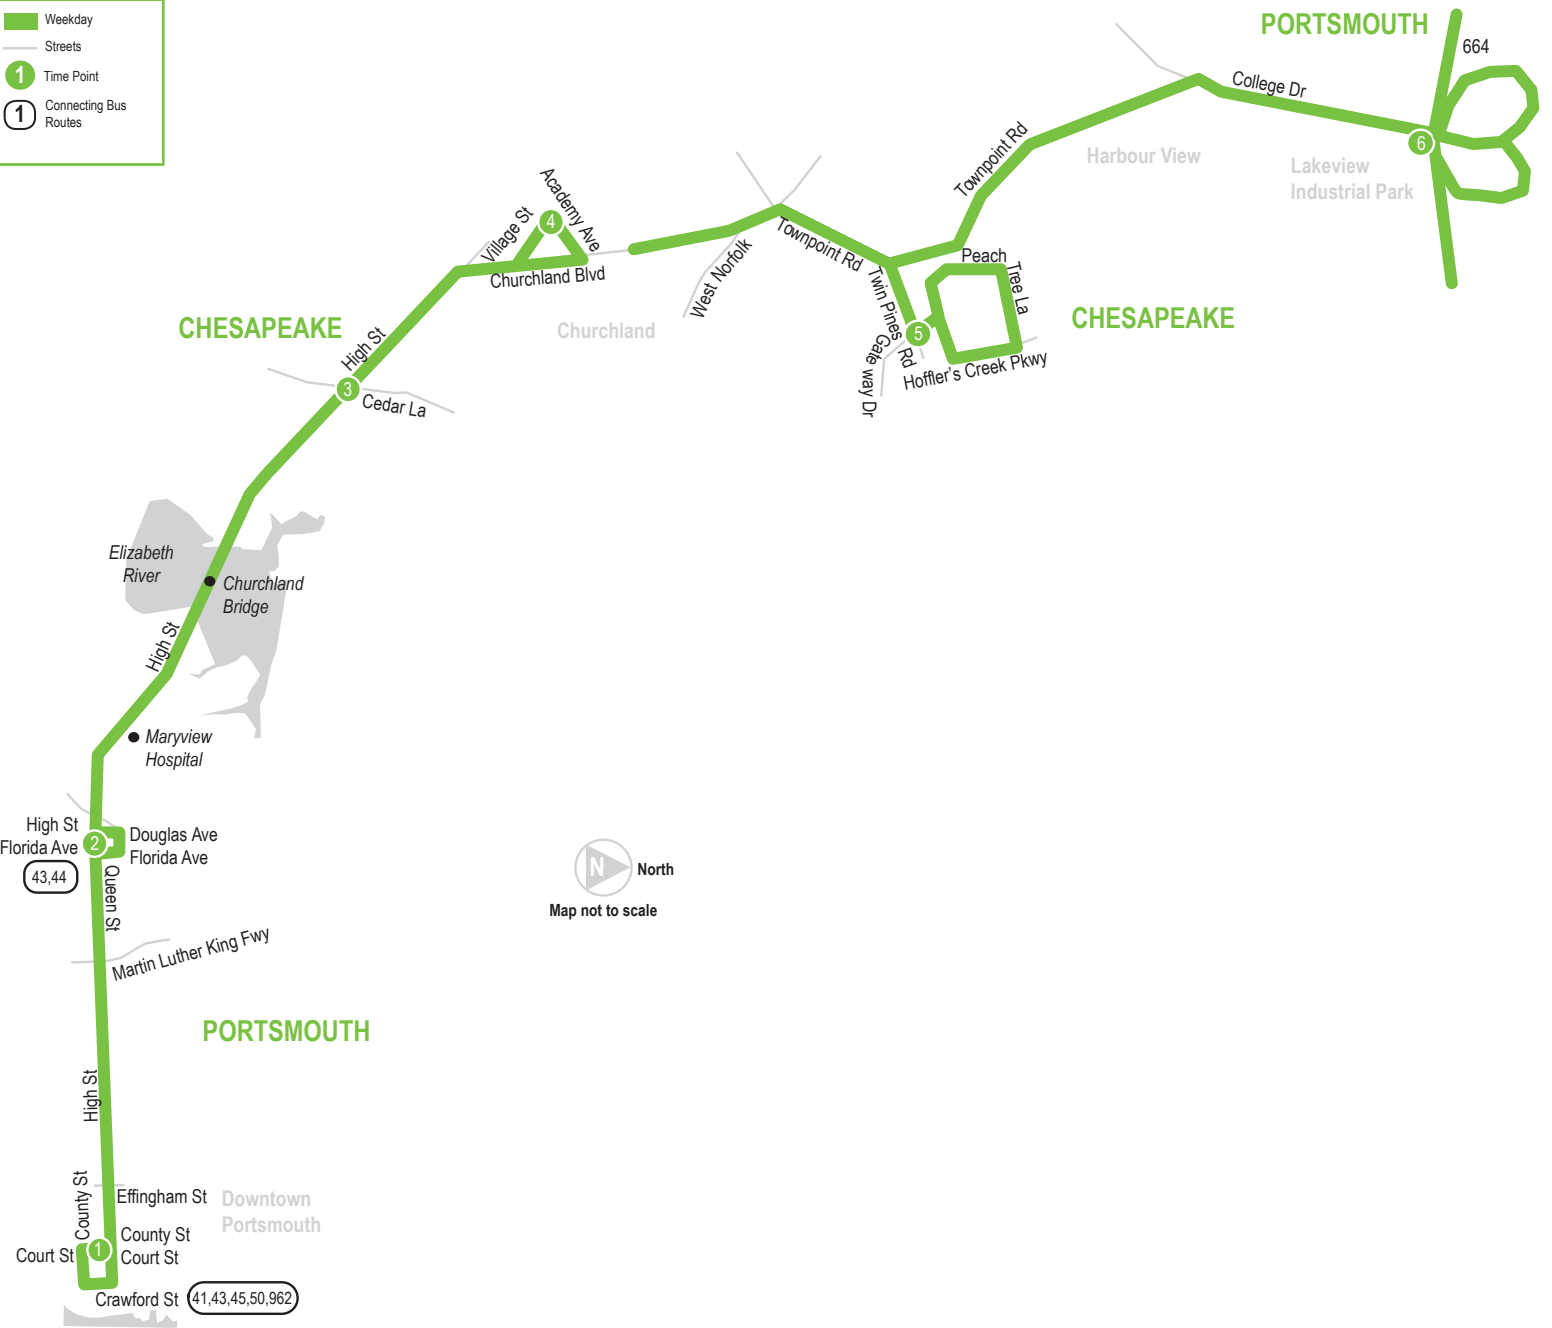

ROUTE 47 Downtown Portsmouth / Churchland

Revised January 22, 2012

LEGEND

- Weekday
- Streets
- Time Point
- Connecting Bus Routes

PM times in bold

WEEKDAY:

From Downtown Portsmouth to Village St & Academy Ave to Lakeview Industrial Park

WEEKDAY:

From Lakeview Industrial Park to Village St & Academy Ave to Downtown Portsmouth

1	2	3	4	5	6	6	5	4	3	2	1
County St Court St	High St Florida Ave	High St Cedar Rd	Village St Academy Ave	Gateway Dr Twin Pines Rd	Lakeview Industrial Park	Lakeview Industrial Park	Gateway Dr Twin Pines Rd	Village St Academy Ave	High St Cedar Rd	High St Florida Ave	County St Court St
6:03	6:18	6:28	6:33	6:37	6:50	5:43	5:54	6:01	6:07	6:18	6:30
6:33	6:48	6:58	7:03	—	—	—	—	6:31	6:37	6:48	7:00
7:03	7:18	7:28	7:33	7:37	7:50	6:43	6:54	7:01	7:07	7:18	7:30
7:33	7:48	7:58	8:03	—	—	—	—	7:31	7:37	7:48	8:00
8:03	8:18	8:28	8:33	8:37	8:50	7:43	7:54	8:01	8:07	8:18	8:30
8:33	8:48	8:58	9:03	—	—	—	—	8:31	8:37	8:48	9:00
9:03	9:18	9:26	9:31	9:35	9:48	8:44	8:55	9:02	9:07	9:18	9:30
9:33	9:48	9:56	10:01	—	—	—	—	9:32	9:37	9:48	10:00
10:03	10:18	10:26	10:31	10:35	10:48	9:48	9:58	10:04	10:09	10:18	10:30
10:33	10:48	10:56	11:01	—	—	—	—	10:32	10:37	10:48	11:00
11:03	11:18	11:26	11:31	11:35	11:48	10:48	10:58	11:04	11:09	11:18	11:30
11:33	11:48	11:56	12:01	—	—	—	—	11:32	11:37	11:48	12:00
12:03	12:18	12:26	12:31	12:35	12:48	11:48	11:58	12:04	12:09	12:18	12:30
12:33	12:48	12:56	1:01	—	—	—	—	12:32	12:37	12:48	1:00
1:03	1:18	1:26	1:31	1:35	1:48	12:48	12:58	1:04	1:09	1:18	1:30
1:33	1:48	1:56	2:01	—	—	—	—	1:32	1:37	1:48	2:00
2:03	2:18	2:26	2:31	2:35	2:48	1:48	1:58	2:04	2:09	2:18	2:30
2:33	2:48	2:56	3:01	—	—	—	—	2:31	2:37	2:48	3:00
3:03	3:18	3:28	3:33	3:37	3:50	2:43	2:54	3:01	3:07	3:18	3:30
3:33	3:48	3:58	4:03	—	—	—	—	3:31	3:37	3:48	4:00
4:03	4:18	4:28	4:33	4:37	4:50	3:43	3:54	4:01	4:07	4:18	4:30
4:33	4:48	4:58	5:03	—	—	—	—	4:31	4:37	4:48	5:00
5:03	5:18	5:28	5:33	5:37	5:50	4:43	4:54	5:01	5:07	5:18	5:30
5:33	5:48	5:58	6:03	—	—	—	—	5:30	5:36	5:48	6:00
6:03	6:18	6:26	6:31	6:35	6:48	5:44	5:55	6:02	6:07	6:18	6:30
6:33	6:48	6:56	7:01	—	—	—	—	6:32	6:37	6:48	7:00

SATURDAY:

From Downtown Portsmouth to Village St & Academy Ave

SATURDAY:

From Village St & Academy Ave to Downtown Portsmouth