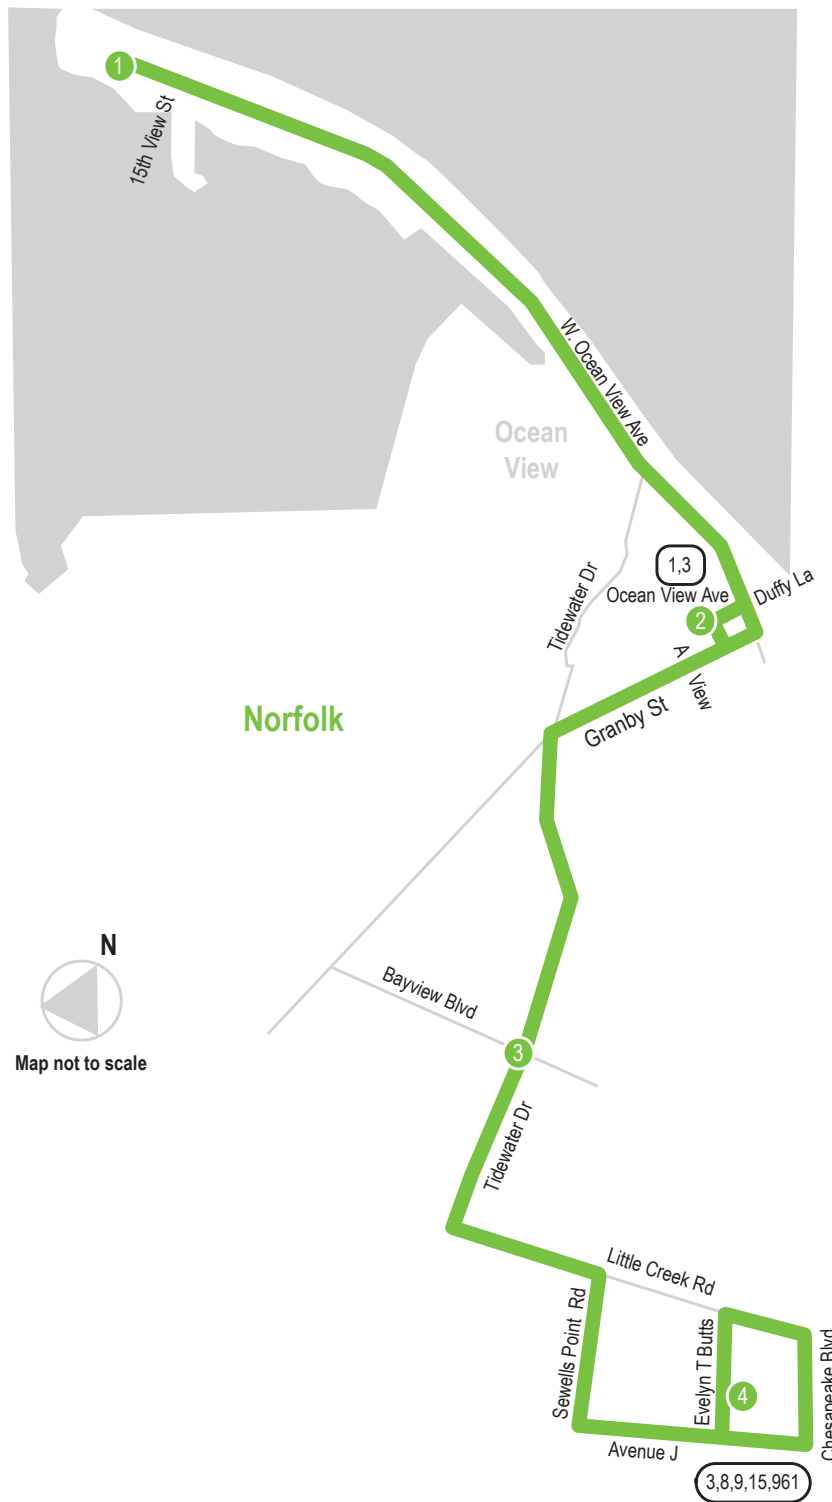

# ROUTE 5 Willoughby / Evelyn T Butts

Effective January 22, 2012

**LEGEND**

- Weekday & Saturday
- Streets
- 1 Time Point
- 1 Connecting Bus Routes

w - Weekday  
PM times in bold

## WEEKDAY-SATURDAY: From Willoughby to Evelyn T Butts

1 Willoughby	2 Ocean View Ave Granby St	3 Tidewater Dr Bayview Blvd	4 Little Creek Rd Evelyn T Butts Ave
6:17w	6:27w	6:33w	6:40w
7:17	7:27	7:33	7:40
8:17	8:27	8:33	8:40
9:17	9:28	9:34	9:42
10:17	10:28	10:34	10:42
11:17	11:28	11:34	11:42
<b>12:17</b>	<b>12:28</b>	<b>12:34</b>	<b>12:42</b>
1:17	1:28	1:34	1:42
<b>2:17</b>	<b>2:28</b>	<b>2:34</b>	<b>2:42</b>
3:17	3:27	3:33	3:41
4:17	4:27	4:33	4:41
5:17	5:27	5:33	5:41

## WEEKDAY-SATURDAY: From Evelyn T Butts to Willoughby

4 Little Creek Rd Evelyn T Butts Ave	3 Tidewater Dr Bayview Blvd	2 Ocean View Ave Granby St	1 Willoughby
6:48w	6:57w	7:01w	7:09w
7:48	7:57	8:01	8:09
8:48	8:57	9:01	9:09
9:48	9:58	10:03	10:11
10:48	10:58	11:03	11:11
11:48	11:58	<b>12:03</b>	<b>12:11</b>
<b>12:48</b>	<b>12:58</b>	<b>1:03</b>	<b>1:11</b>
1:48	1:58	2:03	2:11
<b>2:48</b>	<b>2:58</b>	<b>3:02</b>	<b>3:10</b>
3:48	4:00	4:04	4:12
4:48	5:00	5:04	5:12
5:48	6:00	6:04	6:12