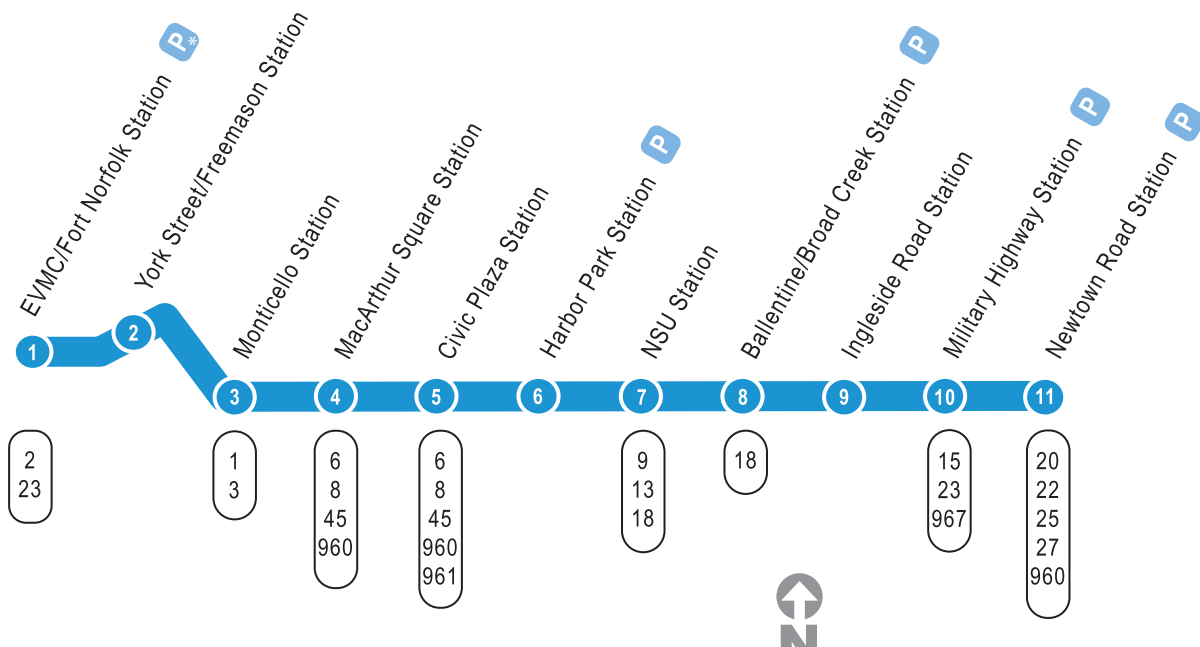

LIGHT RAIL Newtown Road Station to EVMC/Fort Norfolk Station

Revised March 02, 2018

LEGEND

- Light Rail Route
- Light Rail Station
- Park-n-Ride Lot
- Park-n-Ride Lot
Mon-Fri 6 pm-11:59 pm
Sat-Sun until 11:59 pm
- Bus Route

WEEKDAY:

From Newtown Road to EVMC/Fort Norfolk

11	10	9	8	7	6	5	4	3	2	1
Newtown Road	Military Highway	Ingleisle	Ballentine/ Broad Creek	NSU	Harbor Park	Civic Plaza	MacArthur Square	Monticello	York Street/ Fremason	EVMC/ Fort Norfolk
—	—	—	—	—	5:37	5:39	5:41	5:44	5:46	5:49
—	—	—	—	—	5:52	5:54	5:56	5:59	6:01	6:04
5:55	5:59	6:01	6:03	6:05	6:07	6:09	6:12	6:14	6:17	6:20
6:12	6:15	6:17	6:19	6:21	6:23	6:25	6:28	6:30	6:33	6:36
6:21	6:24	6:26	6:28	6:30	6:32	6:34	6:37	6:40	6:43	6:46
6:30	6:33	6:35	6:38	6:40	6:42	6:44	6:47	6:50	6:53	6:56
6:40	6:43	6:45	6:48	6:50	6:52	6:54	6:57	7:00	7:03	7:06
6:50	6:53	6:55	6:58	7:00	7:02	7:04	7:07	7:10	7:13	7:16
7:00	7:03	7:05	7:08	7:10	7:12	7:14	7:17	7:20	7:23	7:26
7:10	7:13	7:15	7:18	7:20	7:22	7:24	7:27	7:30	7:33	7:36
7:20	7:23	7:25	7:28	7:30	7:32	7:34	7:37	7:40	7:43	7:46
7:30	7:33	7:35	7:38	7:40	7:42	7:44	7:47	7:50	7:53	7:56
7:40	7:43	7:45	7:48	7:50	7:52	7:54	7:57	8:00	8:03	8:06
7:50	7:53	7:55	7:58	8:00	8:02	8:04	8:07	8:10	8:13	8:16
8:00	8:03	8:05	8:08	8:10	8:12	8:14	8:17	8:20	8:23	8:26
8:10	8:13	8:15	8:18	8:20	8:22	8:24	8:27	8:30	8:33	8:36
8:20	8:23	8:25	8:28	8:30	8:32	8:34	8:37	8:40	8:43	8:46
8:30	8:33	8:35	8							