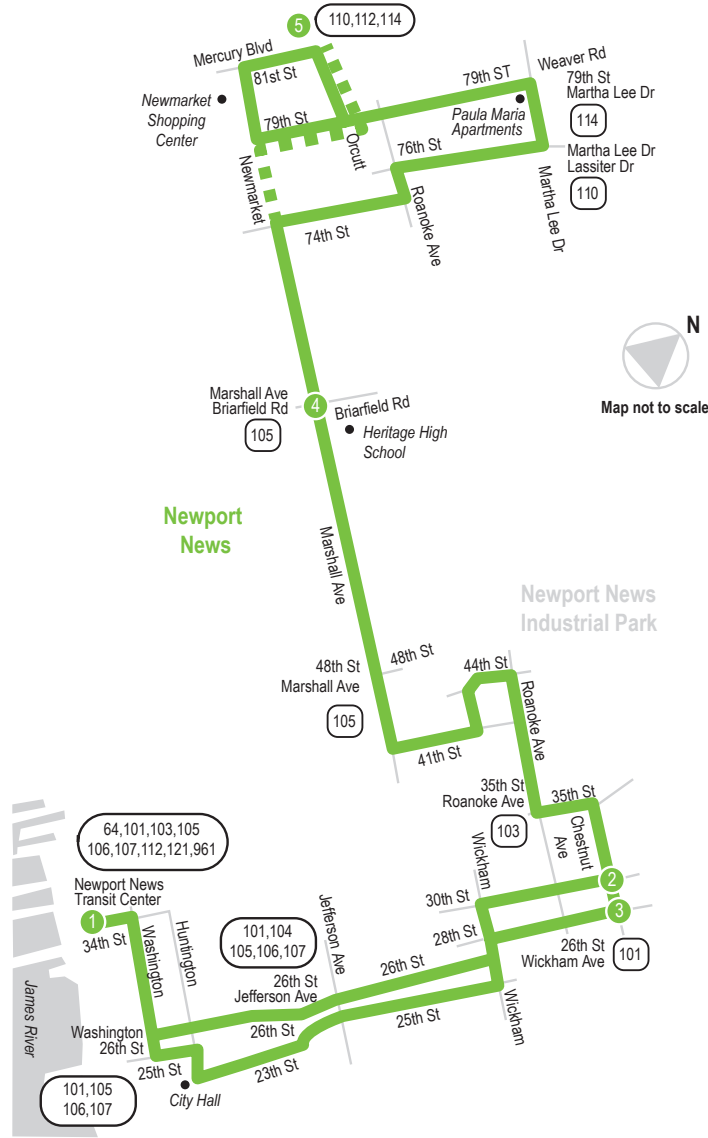

ROUTE 104 Downtown Newport News / Newmarket

Effective January 22, 2012

LEGEND

- Monday-Saturday
- Sunday
- Streets
- Time Point
- Connecting Bus Routes

w - Weekdays only
PM times in bold

MONDAY-SATURDAY: From Newport News Transit Center to Net Center

MONDAY-SATURDAY: From Net Center to Newport News Transit Center

1

2

4

5

5

4

3

1

Newport News
Transit Center

30th St
Chestnut Ave

Briarfield Rd
Marshall Ave

Net
Center

Net
Center

Briarfield Rd
Marshall Ave

28th St
Chestnut Ave

Newport News
Transit Center

5:45
6:15
6:45
7:15
7:45
8:15
8:45
9:15
9:45
10:15
10:45
11:15
11:45
12:15
12:45
1:15
1:45
2:15
2:45
3:15
3:45
4:15
4:45
5:15
5:45
6:15
6:45
7:15
7:45
8:15
8:45
9:15
9:45
10:15
10:45
11:45