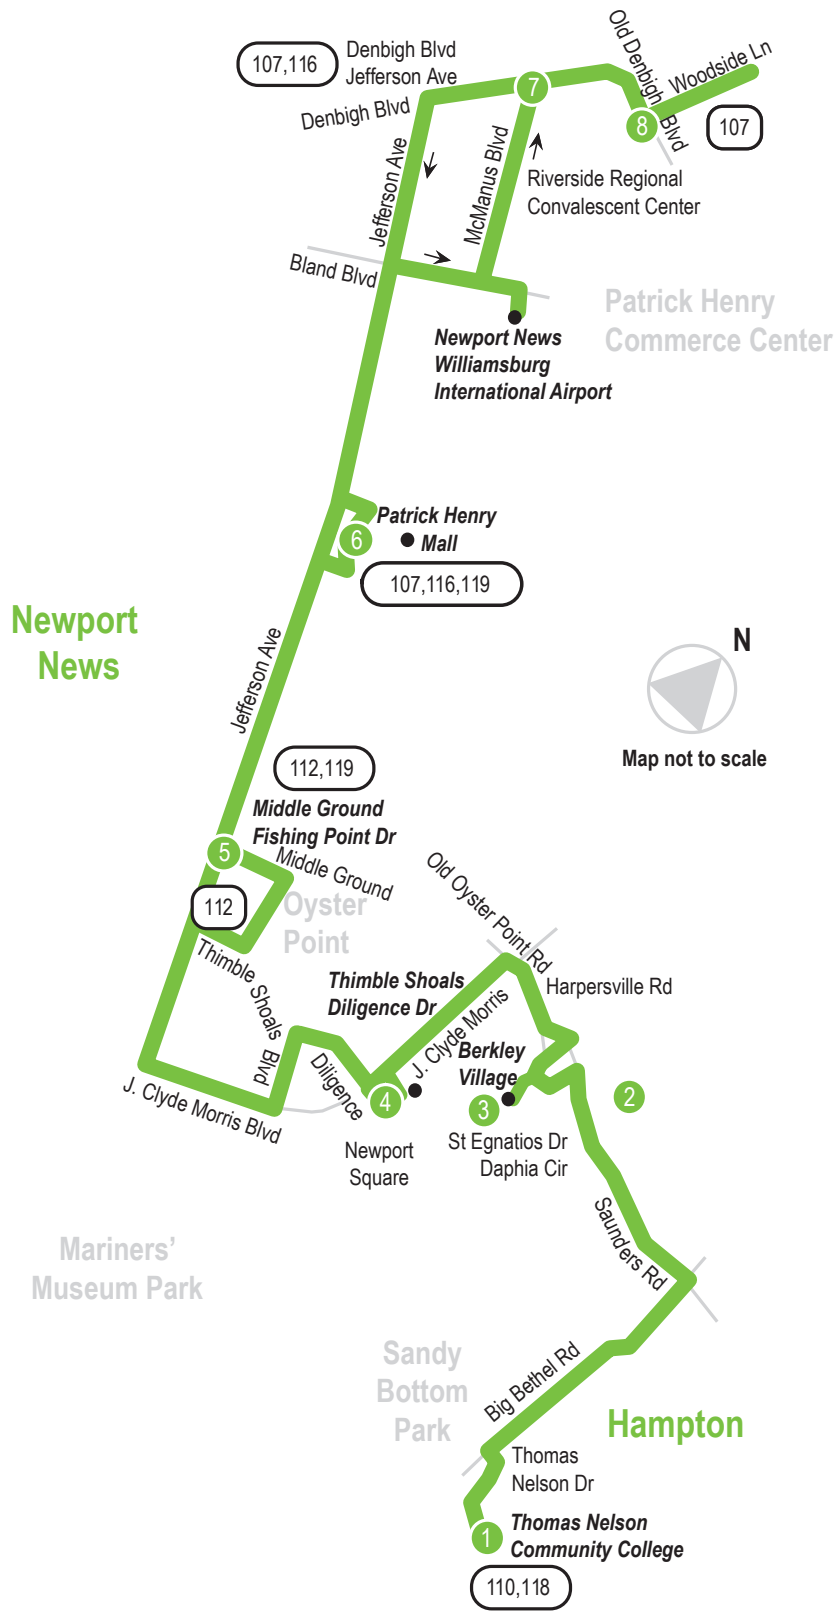

ROUTE 111 Thomas Nelson Community College / Riverside Regional

Revised January 22, 2012

LEGEND

- Daily Route
- Streets
- Time Point
- Connecting Bus Routes

PM times in bold
w = Weekday

MONDAY-SATURDAY:

From Thomas Nelson Community College to Patrick Henry Mall to Riverside Regional Convalescent Center

1	2	3	4	5	6	7	8
Thomas Nelson Comm College	Saunders Rd Kingwood Dr	Berkley Village	Newport Square	Middle Ground Fishing Point Dr	Patrick Henry Mall	McManus Blvd Denbigh Blvd	Riverside Regional Convalescent Ctr
6:50w	6:58w	7:00w	7:10w	7:25	7:35	7:45	7:50
7:50	7:58	8:00	8:10	8:25	8:35	8:45	8:50
8:50	8:58	9:00	9:10	9:25	9:35	9:45	9:50
9:50	9:58	10:00	10:10	10:25	10:35	10:45	10:50
10:50	10:58	11:00	11:10	11:25	11:35	11:45	11:50
11:50	11:58	12:00	12:10	12:25	12:35	12:45	12:50
12:50	12:58	1:00	1:10	1:25	1:35	1:45	1:50
1:50	1:58	2:00	2:10	2:25	2:35	2:45	2:50
2:50	2:58	3:00	3:10	3:25	3:35	3:45	3:50
3:50	3:58	4:00	4:10	4:25	4:35	4:45	4:50
4:50	4:58	5:00	5:10	5:25	5:35	5:45	5:50
5:50	5:58	6:00	6:10	6:25	6:35	6:45	6:50
6:50	6:58	7:00	7:10	7:25	7:35	7:45	7:50
7:50	7:58	8:00	8:10	8:25	8:35	8:45	8:50
8:50	8:58	9:00	9:10	9:25	9:35	9:45	9:50
9:50	9:58	10:00	10:10	10:25	10:35	10:45	10:50