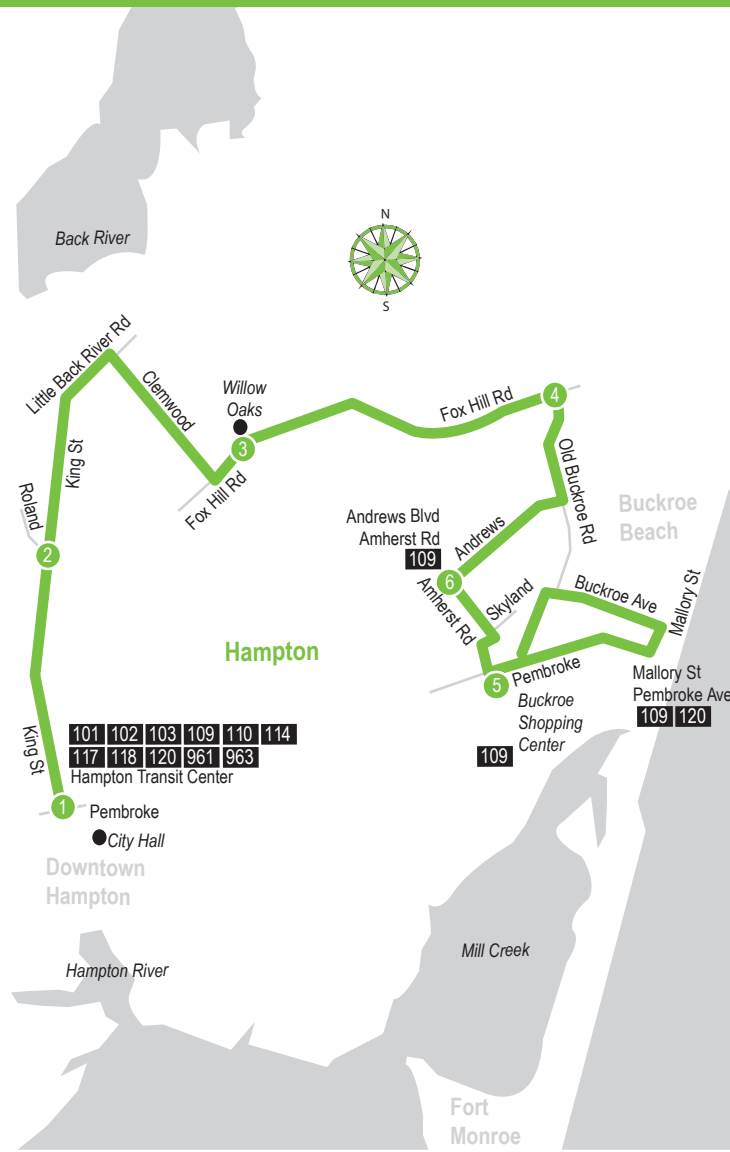

ROUTE 115 Buckroe / Downtown Hampton

Revised August, 2010

LEGEND

- Routing
- Streets
- Time Point
- Connecting Bus Routes

w - Weekday only
PM times in bold

MONDAY-SATURDAY: From Hampton Transit Center to Buckroe Beach

1	2	3	4	5	6
Hampton Transit Ctr	King St Roland Dr	Willow Oaks	Old Buckroe Rd Fox Hill Rd	Buckroe Shopping Ctr	Pembroke Ave Mallory St
6:15	6:18	6:25	6:28	6:33	6:38
6:45	6:48	6:55	6:58	7:03	7:08
7:15	7:18	7:25	7:28	7:33	7:38
7:45	7:48	7:55	7:58	8:03	8:08
8:15	8:18	8:25	8:28	8:33	8:38
8:45	8:48	8:55	8:58	9:03	9:08
9:15	9:18	9:25	9:28	9:33	9:38
9:45	9:48	9:55	9:58	10:03	10:08
10:15	10:18	10:25	10:28	10:33	10:38
10:45	10:48	10:55	10:58	11:03	11:08
11:15	11:18	11:25	11:28	11:33	11:38
11:45	11:48	11:55	11:58	12:03	12:08
12:15	12:18	12:25	12:28	12:33	12:38
12:45	12:48	12:55	12:58	1:03	1:08
1:15	1:18	1:25	1:28	1:33	1:38
1:45	1:48	1:55	1:58	2:03	2:08
2:15	2:18	2:25	2:28	2:33	2:38
2:45	2:48	2:55	2:58	3:03	3:08
3:15	3:18	3:25	3:28	3:33	3:38
3:45	3:48	3:55	3:58	4:03	4:08
4:15	4:18	4:25	4:28	4:33	4:38
4:45	4:48	4:55	4:58	5:03	5:08
5:15	5:18	5:25	5:28	5:33	5:38
5:45	5:48	5:55	5:58	6:03	6:08
6:15	6:18	6:25	6:28	6:33	6:38
6:45	6:48	6:55	6:58	7:03	7:08
7:15	7:18	7:25	7:28	7:33	7:38
7:45	7:48	7:55	7:58	8:03	8:08
8:45	8:48	8:55	8:58	9:03	9:08
9:45	9:48	9:55	9:58	10:03	10:08
10:45	10:48	10:55	10:58	11:03	11:08
11:45	11:48	11:55	11:58	12:03	12:08