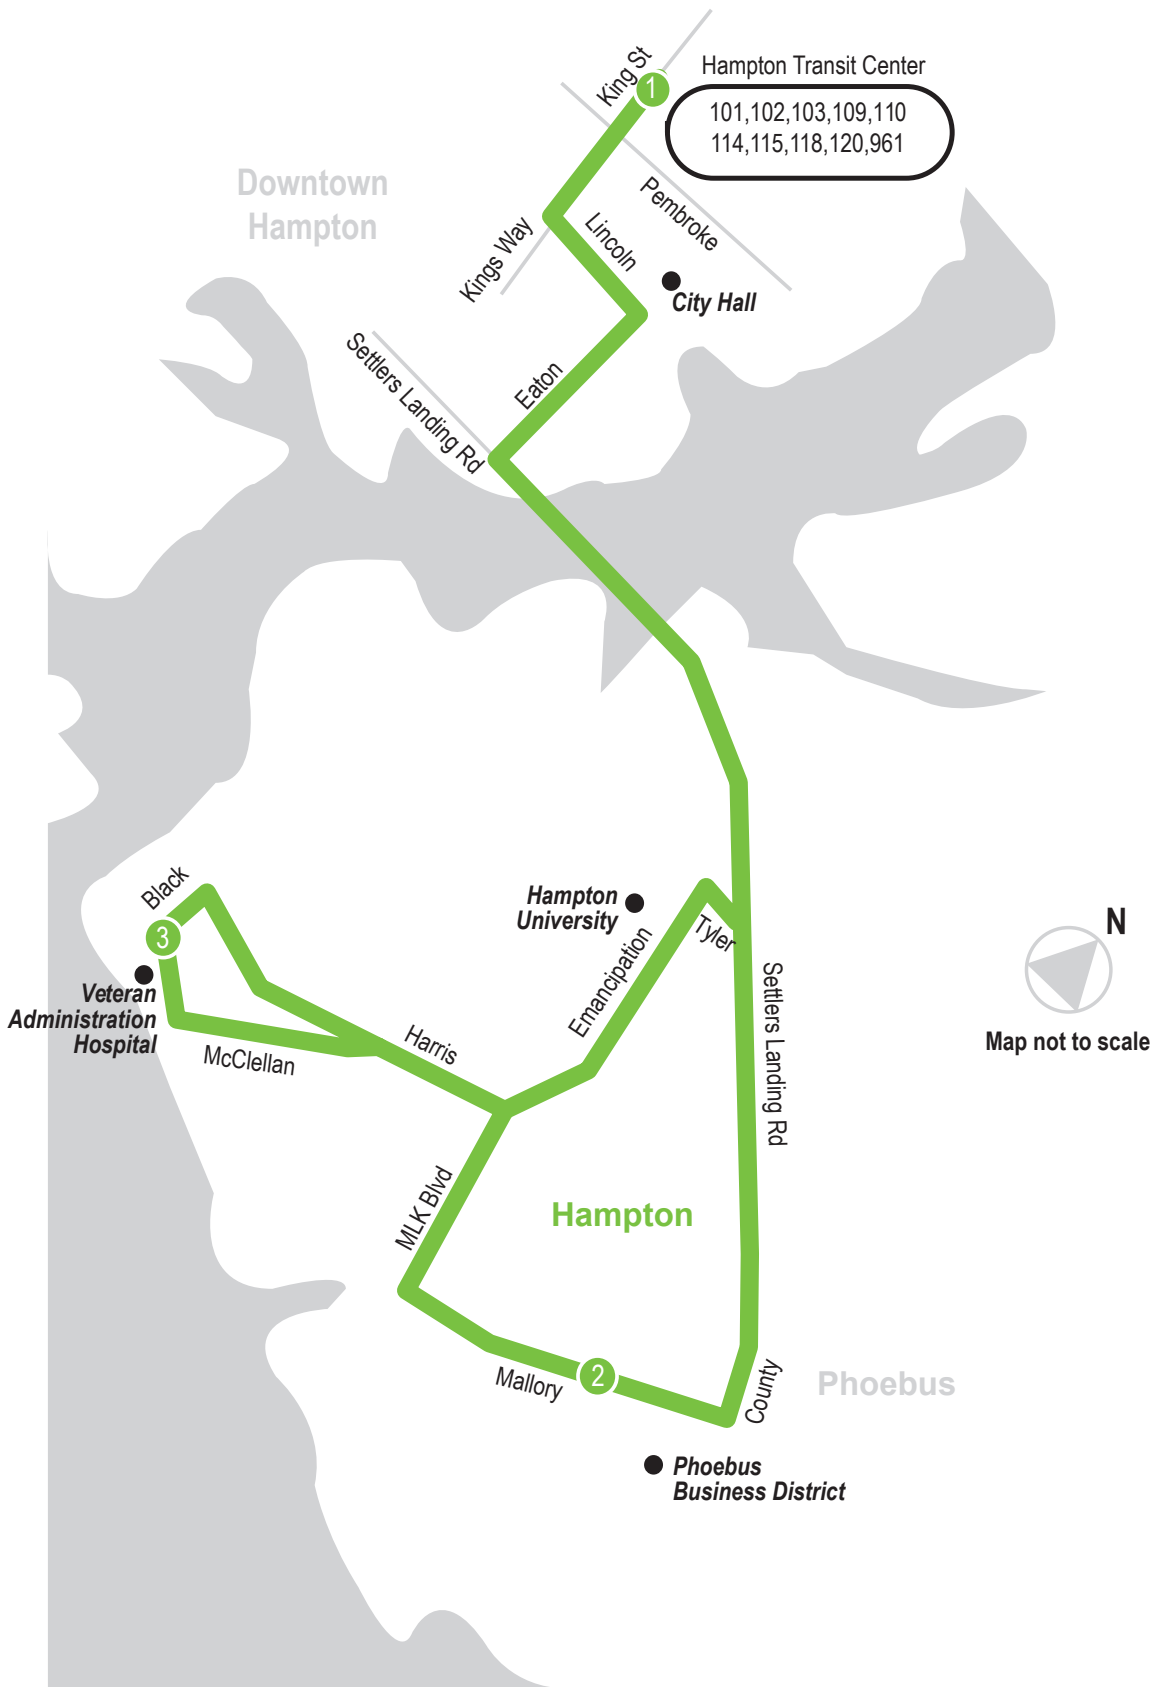

ROUTE 117 Hampton University / VA Hospital

Effective January 22, 2012

LEGEND

- Daily Route
- Streets
- Time Point
- Connecting Bus Routes

w = Weekday
PM times in bold

WEEKDAY-SATURDAY:

From Hampton Transit Center to Libbey & Mallery

WEEKDAY-SATURDAY:

From Libbey & Mallery to Hampton Transit Center

1 Hampton Transit Center	2 Libbey Mallery	3 Veteran Admin Hospital	3 Veteran Admin Hospital	1 Hampton Transit Center
6:15 w	6:23w	6:26w	6:30w	6:38w
7:15w	7:23w	7:26w	7:30w	7:38w
8:15	8:23	8:26	8:30	8:38
9:15	9:23	9:26	9:30	9:38
10:15	10:23	10:26	10:30	10:38
11:15	11:23	11:26	11:30	11:38
12:15	12:23	12:26	12:30	12:38
1:15	1:23	1:26	1:30	1:38
2:15	2:23	2:26	2:30	2:38
3:15	3:23	3:26	3:30	3:38
4:15	4:23	4:26	4:30	4:38
5:15	5:23	5:26	5:30	5:38
6:15	6:23	6:26	6:30	6:38
7:15	7:23	7:26	7:30	7:38

SUNDAY:

From Hampton Transit Center to Libbey & Mallery

SUNDAY:

From Libbey & Mallery to Hampton Transit Center

1 Hampton Transit Center	2 Libbey Mallery	3 Veteran Admin Hospital	3 Veteran Admin Hospital	1 Hampton Transit Center
8:15	8:23	8:26	8:30	8:38
9:15	9:23	9:26	9:30	9:38
10:15	10:23	10:26	10:30	10:38
11:15	11:23	11:26	11:30	11:38
12:15	12:23	12:26	12:30	12:38
1:15	1:23	1:26	1:30	1:38
2:15	2:23	2:26	2:30	2:38
3:15	3:23	3:26	3:30	3:38
4:15	4:23	4:26	4:30	4:38
5:15	5:23	5:26	5:30	5:38
6:15	6:23	6:26	6:30	6:38