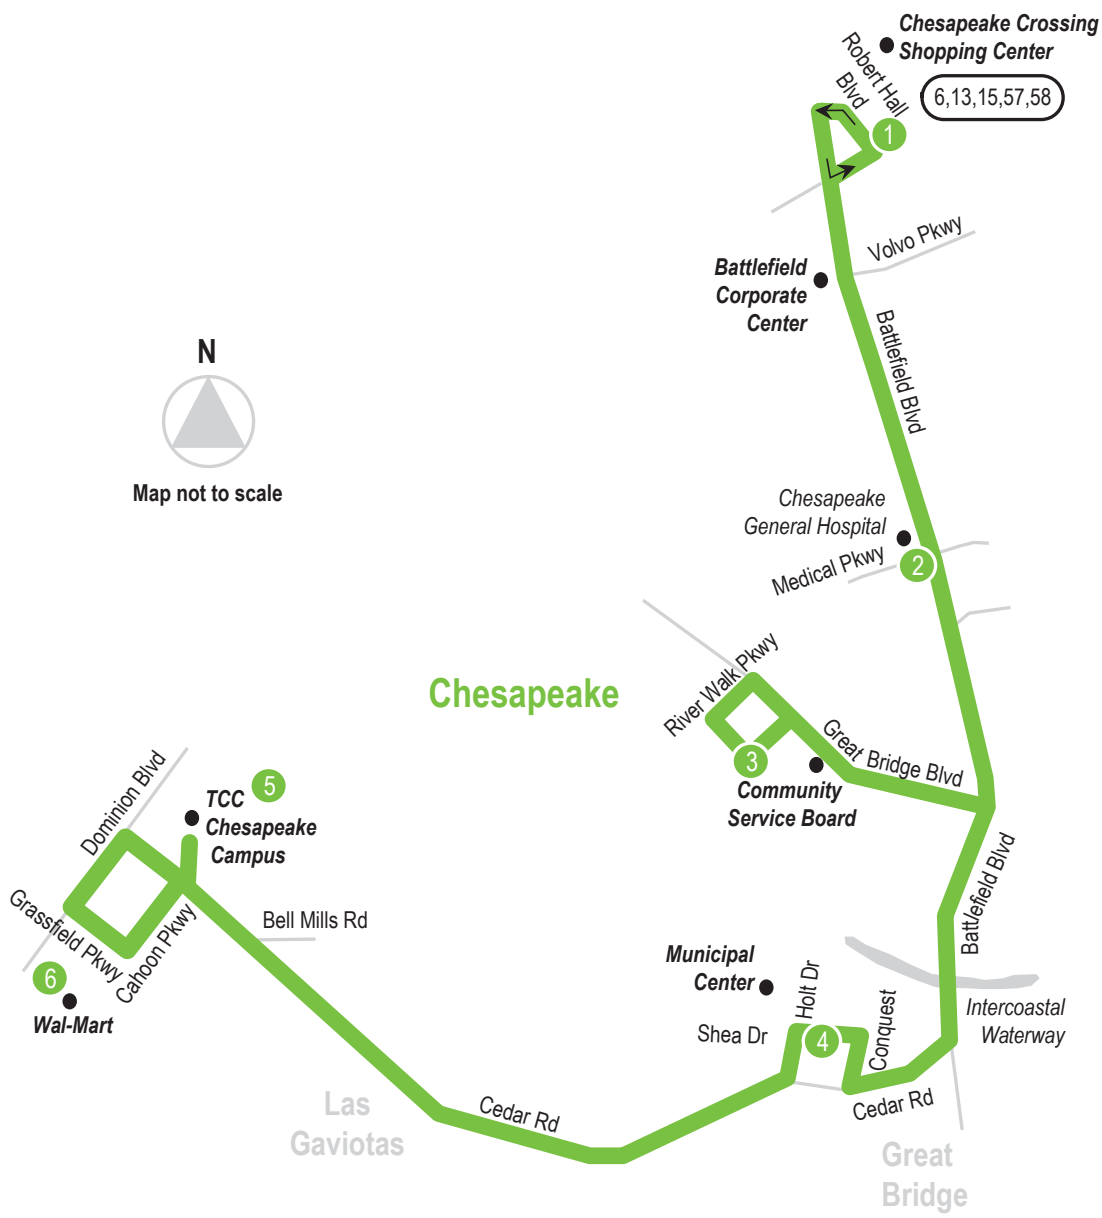

# ROUTE 14 Robert Hall Blvd / TCC Chesapeake

Effective January 22, 2012

**LEGEND**

- Weekday & Saturday
- Streets
- Time Point
- Connecting Bus Routes

PM times in bold

## WEEKDAY & SATURDAY: From Robert Hall Blvd to TCC Chesapeake Campus

1	2	3	4	5	6	5
Robert Hall Blvd	Chesapeake General Hospital	Community Service Board	Chesapeake Municipal Ctr	TCC Chesapeake Campus	WalMart Grassfield Pkwy	TCC Chesapeake Campus
6:22	6:31	6:45	6:57	7:05	7:08	7:11
7:22	7:31	7:45	7:57	8:05	8:08	8:11
8:22	8:31	8:45	8:57	9:05	9:08	9:11
9:22	9:31	9:45	9:57	10:05	10:08	10:11
10:22	10:31	10:45	10:57	11:05	11:08	11:11
11:22	11:31	11:45	11:57	<b>12:05</b>	<b>12:08</b>	<b>12:11</b>
<b>12:22</b>	<b>12:32</b>	<b>12:46</b>	<b>12:58</b>	<b>1:06</b>	<b>1:09</b>	<b>1:12</b>
<b>1:22</b>	<b>1:32</b>	<b>1:46</b>	<b>1:58</b>	<b>2:06</b>	<b>2:09</b>	<b>2:12</b>
<b>2:22</b>	<b>2:32</b>	<b>2:46</b>	<b>2:58</b>	<b>3:06</b>	<b>3:09</b>	<b>3:12</b>
<b>3:22</b>	<b>3:32</b>	<b>3:46</b>	<b>3:58</b>	<b>4:06</b>	<b>4:09</b>	<b>4:12</b>
<b>4:22</b>	<b>4:32</b>	<b>4:46</b>	<b>4:58</b>	<b>5:06</b>	<b>5:09</b>	<b>5:12</b>
<b>5:22</b>	<b>5:32</b>	<b>5:46</b>	<b>5:58</b>	<b>6:06</b>	<b>6:09</b>	<b>6:12</b>
<b>6:22</b>	<b>6:32</b>	<b>6:46</b>	<b>6:58</b>	<b>7:06</b>	<b>7:09</b>	<b>7:12</b>