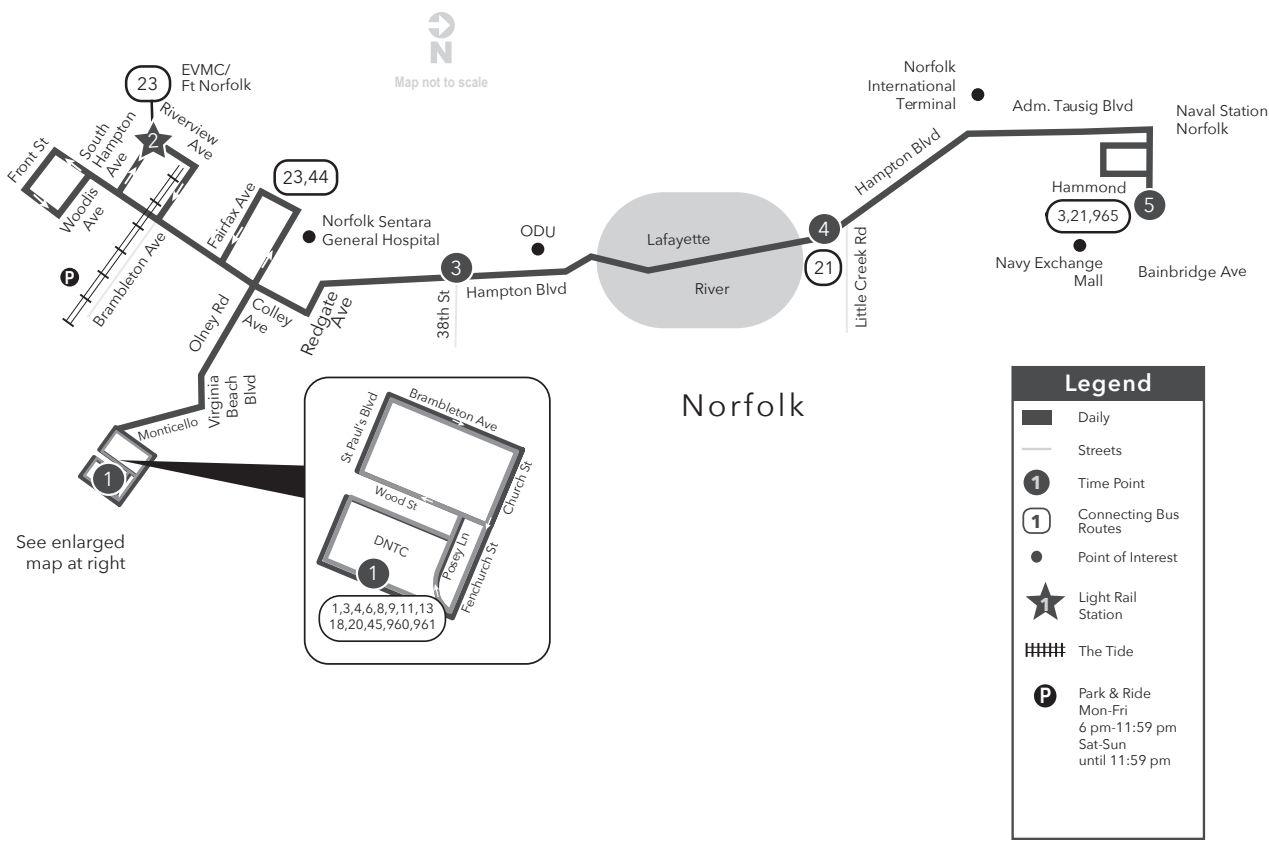

Route 002 Navy Exchange Mall / Downtown Norfolk Transit Center

*The following inbound bus stops will not be serviced Monday - Friday from 3:30 p.m. - 6 p.m. Hampton Blvd. & Spotswood, and Hampton Blvd & Graydon. Customers should board the bus at Hampton Blvd. & Woodrow or Redgate & Colley.

f = Friday only

PM times are shaded & in bold.

WEEKDAY: From Downtown Norfolk Transit Center to Navy Exchange Mall

1	2	3	4	5
Downtown Norfolk Transit Center	Ft Norfolk/EVMC Station	Hampton Blvd 38th St	Hampton Blvd Little Creek Rd	Navy Exchange Mall
4:51	5:06	5:18	5:29	5:44
5:23	5:38	5:50	6:01	6:16
5:53	6:08	6:20	6:31	6:46
6:13	6:28	6:40	6:51	7:04
6:43	6:58	7:10	7:20	7:31
7:13	7:26	7:38	7:48	7:59
7:43	7:56	8:08	8:18	8:29
8:13	8:26	8:38	8:48	8:59
8:43	8:56	9:08	9:18	9:27
9:13	9:27	9:39	9:49	9:58
9:43	9:57	10:09	10:19	10:28
10:13	10:27	10:39	10:49	10:58
10:43	10:57	11:09	11:19	11:28
11:13	11:27	11:39	11:49	11:58
11:43	11:57	12:10	12:20	12:29
12:13	12:27	12:40	12:50	12:59
12:43	12:57	1:10	1:20	1:29
1:13	1:27	1:40	1:50	1:59
1:43	1:57	2:10	2:20	2:32
2:13	2:28	2:41	2:51	3:03
2:43	2:58	3:11	3:21	3:33
3:13	3:28	3:41	3:51	4:03
3:43	3:58	4:11	4:22	4:32
4:13	4:31	4:44	4:55	5:05
4:43	5:01	5:14	5:25	5:35
5:13	5:31	5:44	5:55	6:06
5:43	6:01	6:11	6:20	6:31
6:23	6:35	6:45	6:54	7:05
7:00	7:12	7:22	7:31	7:42
8:00	8:12	8:22	8:31	8:42
9:00	9:12	9:22	9:31	9:42
10:00	10:12	10:22	10:31	10:42
11:00	11:12	11:22	11:31	11:42
12:00f	12:12f	12:22f	12:31f	12:42f
1:00f	1:12f	1:22f	1:31f	1:42f

WEEKDAY: From Navy Exchange Mall to Downtown Norfolk Transit Center

5	4	3	2	1
Navy Exchange Mall	Hampton Blvd Little Creek Rd	Hampton Blvd 38th St	Ft Norfolk/EVMC Station	Downtown Norfolk Transit Center
5:49	6:00	6:10	6:21	6:34
6:17	6:28	6:38	6:49	7:02
6:47	6:58	7:09	7:23	7:36
7:17	7:28	7:39	7:53	8:06
7:47	7:58	8:09	8:23	8:36
8:17	8:28	8:39	8:53	9:06
8:47	8:58	9:10	9:23	9:36
9:17	9:28	9:40	9:53	10:06
9:47	9:58	10:10	10:23	10:36
10:17	10:28	10:40	10:53	11:06
10:47	10:58	11:10	11:23	11:36
11:17	11:28	11:40	11:53	12:06
11:47	11:58	12:08	12:21	12:35
12:17	12:29	12:39	12:52	1:06
12:47	12:59	1:09	1:22	1:36
1:17	1:29	1:39	1:52	2:06
1:47	1:59	2:10	2:24	2:39
2:15	2:27	2:38	2:52	3:07
2:45	2:57	3:08	3:22	3:37
3:15	3:27	3:38	3:52	4:04
3:42	3:54	4:05	4:21	4:34
4:12	4:24	4:35	4:51	5:04
4:42	4:54	5:05	5:21	5:34
5:12	5:24	5:35	5:51	6:04
5:42	5:54	6:04	6:14	6:27
6:12	6:22	6:31	6:41	6:54
7:12	7:22	7:31	7:41	7:54
8:05	8:15	8:24	8:34	8:47
9:05	9:15	9:24	9:34	9:47
10:05	10:15	10:24	10:34	10:47
11:05f	11:15f	11:24f	11:34f	11:47f
12:05f	12:15f	12:24f	12:34f	12:47f

SATURDAY: From Downtown Norfolk Transit Center to Navy Exchange Mall