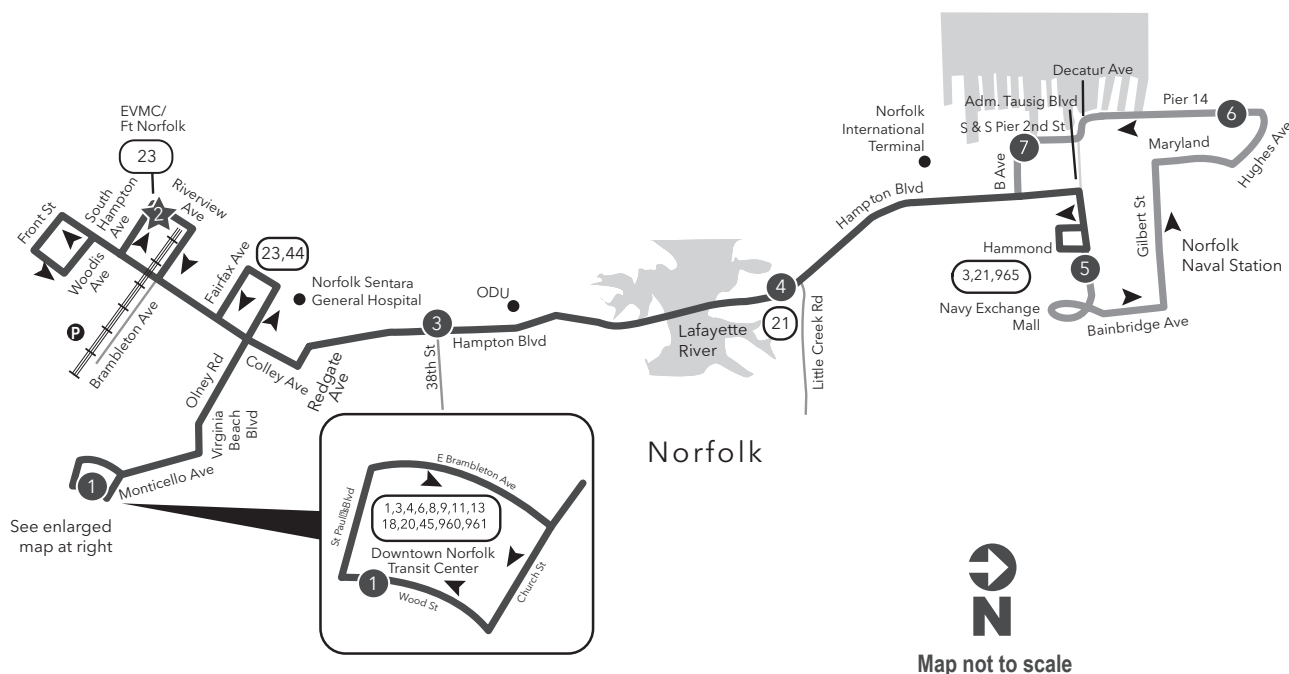

*The following inbound bus stops will not be serviced Monday - Friday from 3:30 p.m. - 6 p.m.
Hampton Blvd. & Woodrow, Hampton Blvd & Spotswood, Hampton Blvd & Maury, Hampton Blvd & Graydon. Customers should board the bus at Hampton Blvd & 25th St or Hampton & Redgate.

SUNDAY: From Downtown Norfolk Transit Center to Naval Station Norfolk					SUNDAY: From Naval Station Norfolk to Downtown Norfolk Transit Center					
1	2	3	4	5	5	6	7	4	2	1
Downtown Norfolk Transit Center	Ft Norfolk/ EVMC Station	Hampton Blvd 38th St	Hampton Blvd Little Creek Rd	Navy Exchange Mall	Navy Exchange Mall	Pier 14	Gate 5	Hampton Blvd Little Creek Rd	Ft Norfolk/ EVMC Station	Downtown Norfolk Transit Center
5:28	5:39	5:50	5:59	6:09	-	-	-	5:42	5:58	6:07
6:28	6:39	6:50	6:59	7:08	6:20	6:29	6:35	6:41	6:57	7:07
7:28	7:39	7:50	7:59	8:08	7:20	7:30	7:37	7:44	8:01	8:12
8:28	8:39	8:50	8:59	9:07	8:20	8:30	8:37	8:44	9:01	9:11
9:28	9:40	9:51	9:59	10:07	9:20	9:30	9:36	9:45	10:04	10:14
10:28	10:40	10:51	10:59	11:07	10:20	10:30	10:36	10:45	11:04	11:14
11:28	11:40	11:51	11:59	12:07	11:20	11:30	11:36	11:45	12:04	12:17
12:28	12:42	12:53	1:01	1:09	12:20	12:30	12:36	12:44	1:02	1:15
1:28	1:42	1:53	2:01	2:10	1:20	1:30	1:36	1:44	2:02	2:10
2:28	2:41	2:54	3:03	3:12	2:20	2:29	2:36	2:46	3:08	3:16
3:28	3:41	3:54	4:03	4:15	3:20	3:29	3:36	3:46	4:08	4:17
4:28	4:40	4:50	4:58	5:10	4:20	4:30	4:38	4:48	5:10	5:19
5:28	5:40	5:50	5:58	6:08	5:20	5:30	5:38	5:48	6:08	6:21
6:28	6:40	6:51	7:00	7:10	6:20	6:30	6:38	6:47	7:04	7:17
7:28	7:40	7:51	8:00	8:10	7:20	7:30	7:38	7:47	8:04	8:17
8:28	8:40	8:51	9:00	9:10	8:20	8:30	8:38	8:47	9:04	9:17
9:28	9:40	9:51	10:00	10:10	9:20	9:30	9:38	9:47	10:04	10:17
10:28	10:40	10:51	11:00	11:10	10:20	10:30	10:38	10:47	11:04	11:17
11:28	11:40	11:51	12:00	12:10						