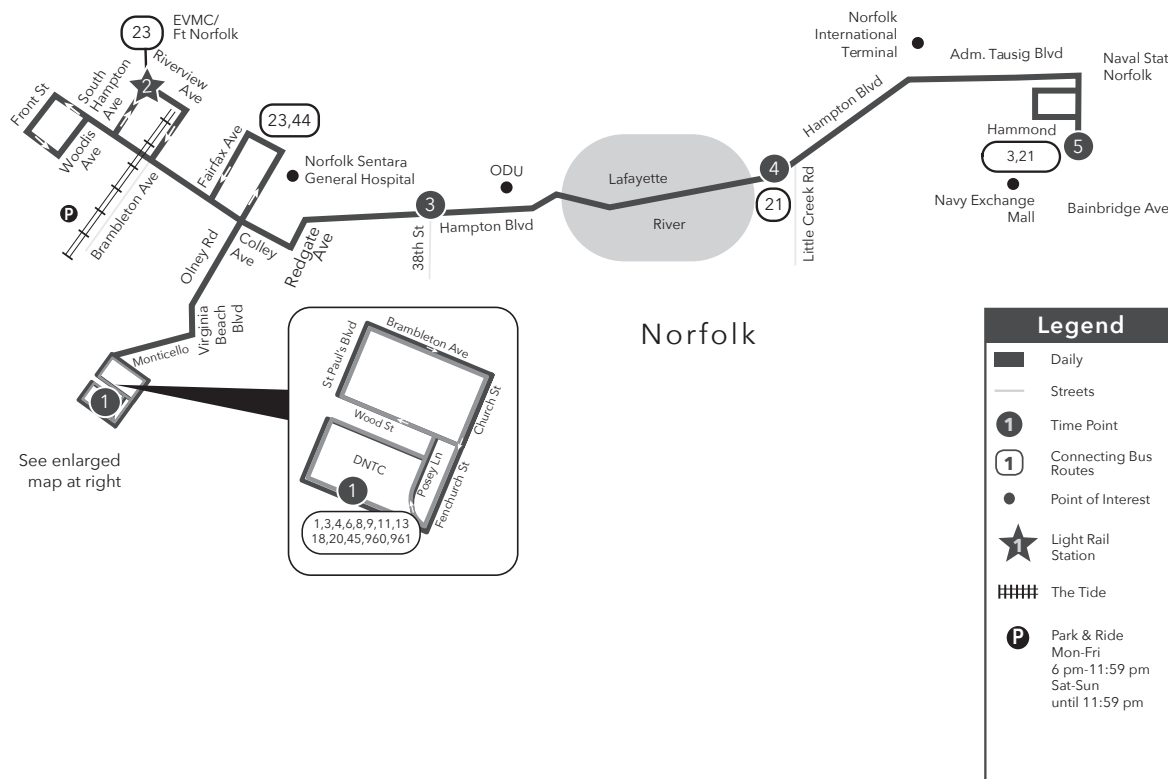

Route 002 Navy Exchange Mall / Downtown Norfolk Transit Center

Legend

- Daily
- Streets
- Time Point
- Connecting Bus Routes
- Point of Interest
- Light Rail Station
- The Tide
- Park & Ride
Mon-Fri
6 pm-11:59 pm
Sat-Sun
until 11:59 pm

*The following inbound bus stops will not be serviced Monday - Friday from 3:30 p.m. - 6 p.m. Hampton Blvd. & Spotswood, and Hampton Blvd & Graydon. Customers should board the bus at Hampton Blvd. & Woodrow or Redgate & Colley.

SUNDAY:
From Downtown Norfolk Transit Center to Navy Exchange Mall

SUNDAY:
From Navy Exchange Mall to Downtown Norfolk Transit Center

1	2	3	4	5	5	4	2	1
Downtown Norfolk Transit Center	Ft Norfolk/ EVMC Station	Hampton Blvd 38th St	Hampton Blvd Little Creek Rd	Navy Exchange Mall	Navy Exchange Mall	Hampton Blvd Little Creek Rd	Ft Norfolk/ EVMC Station	Downtown Norfolk Transit Center
5:28	5:39	5:50	5:59	6:09	-	5:42	5:58	6:07
6:28	6:39	6:50	6:59	7:08	6:32	6:41	6:57	7:07
7:28	7:39	7:50	7:59	8:08	7:34	7:43	8:00	8:11
8:28	8:39	8:50	8:59	9:07	8:34	8:43	9:00	9:10
9:28	9:40	9:51	9:59	10:07	9:35	9:44	10:03	10:13
10:28	10:40	10:51	10:59	11:07	10:35	10:45	11:04	11:14
11:28	11:40	11:51	11:59	12:07	11:35	11:45	12:04	12:14
12:28	12:42	12:53	1:01	1:09	12:34	12:44	1:02	1:12
1:28	1:42	1:53	2:01	2:10	1:34	1:44	2:02	2:12
2:28	2:41	2:54	3:03	3:12	2:36	2:46	3:08	3:18
3:28	3:41	3:54	4:03	4:15	3:36	3:46	4:08	4:18
4:28	4:40	4:50	4:58	5:10	4:38	4:48	5:10	5:20
5:28	5:40	5:50	5:58	6:08	5:38	5:48	6:08	6:18
6:28	6:40	6:51	7:00	7:10	6:38	6:47	7:05	7:15
7:28	7:40	7:51	8:00	8:10	7:38	7:47	8:05	8:15
8:28	8:40	8:51	9:00	9:10	8:38	8:47	9:05	9:15
9:28	9:40	9:51	10:00	10:10	9:38	9:47	10:05	10:15
10:28	10:40	10:51	11:00	11:10	10:38	10:47	11:05	11:15
11:28	11:40	11:51	12:00	12:10				

Revised: 07.01.18

Route 002 Downtown Norfolk Transit Center / Navy Exchange Mall