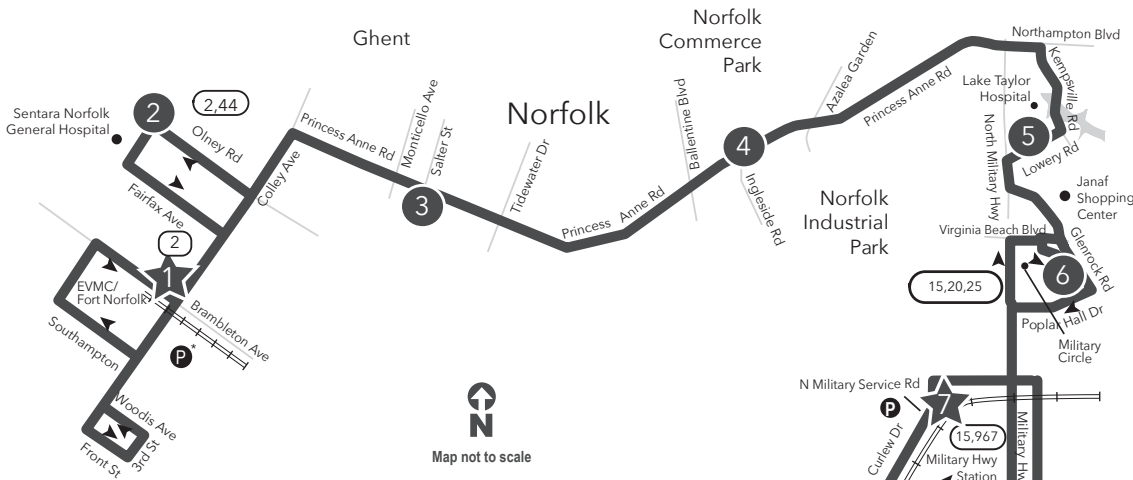

# ROUTE 023 Norfolk General / Military Circle / Janaf

Effective: August 28, 2016

**Legend**

- Daily Route
- Streets
- 1 Time Point
- 1 Connecting Bus Routes
- The Tide
- Light Rail Station
- Point of Interest
- P Park & Ride
- P\* Park & Ride  
Mon-Fri  
6 p.m.-11:59 p.m.  
Sat-Sun  
until 11:59 p.m.

\* Route 23 does not provide service to the DNTC. Passengers riding Route 23 can transfer to the following routes at the following locations to access the DNTC on Wood Street.

- Routes 2 at EVMC/Fort Norfolk LRT Station (Bus stop on Brambleton Ave.)
- Routes 2 at Norfolk General Hospital
- Routes 1 & 3 at Monticello Ave. and Princess Anne Rd.
- Route 8 at Tidewater Drive and Princess Anne Rd.
- Route 11 at Colonial Ave. and Princess Anne Rd.