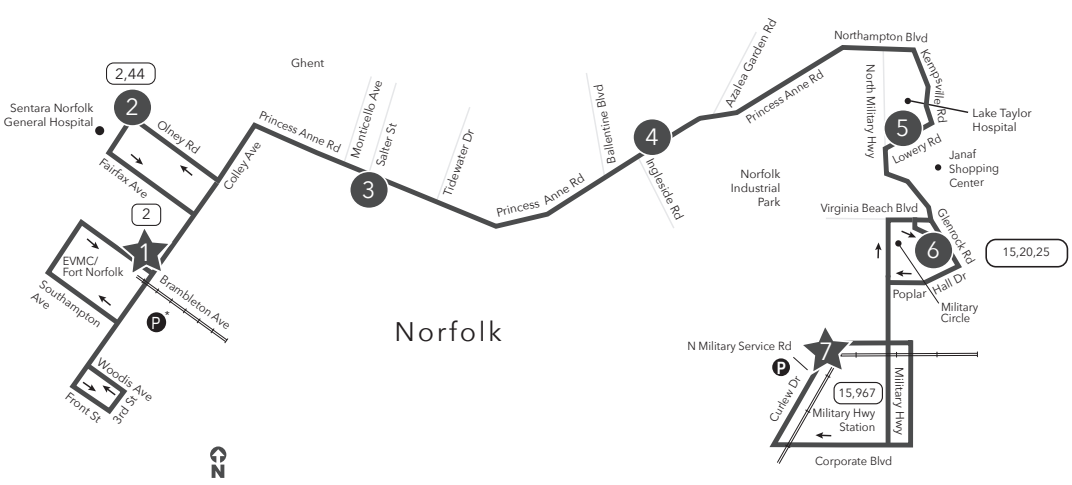

Route 023 Norfolk General / Janaf / Military Circle

Legend

- Daily Route
- Streets
- Time Point
- Connecting Bus Routes
- The Tide
- Light Rail Station
- Point of Interest
- Park & Ride
- Park & Ride Mon-Fri 6 p.m.-11:59 p.m. Sat-Sun until 11:59 p.m.

* Route 23 does not provide service to the DNTC. Passengers riding Route 23 can transfer to the following routes at the following locations to access the DNTC on Wood Street.

- Routes 2 at EVMC/Fort Norfolk LRT Station (Bus stop on Brambleton Ave.)
- Routes 2 at Norfolk General Hospital
- Routes 1 & 3 at Monticello Ave. and Princess Anne Rd.
- Route 8 at Tidewater Drive and Princess Anne Rd.
- Route 11 at Colonial Ave. and Princess Anne Rd.