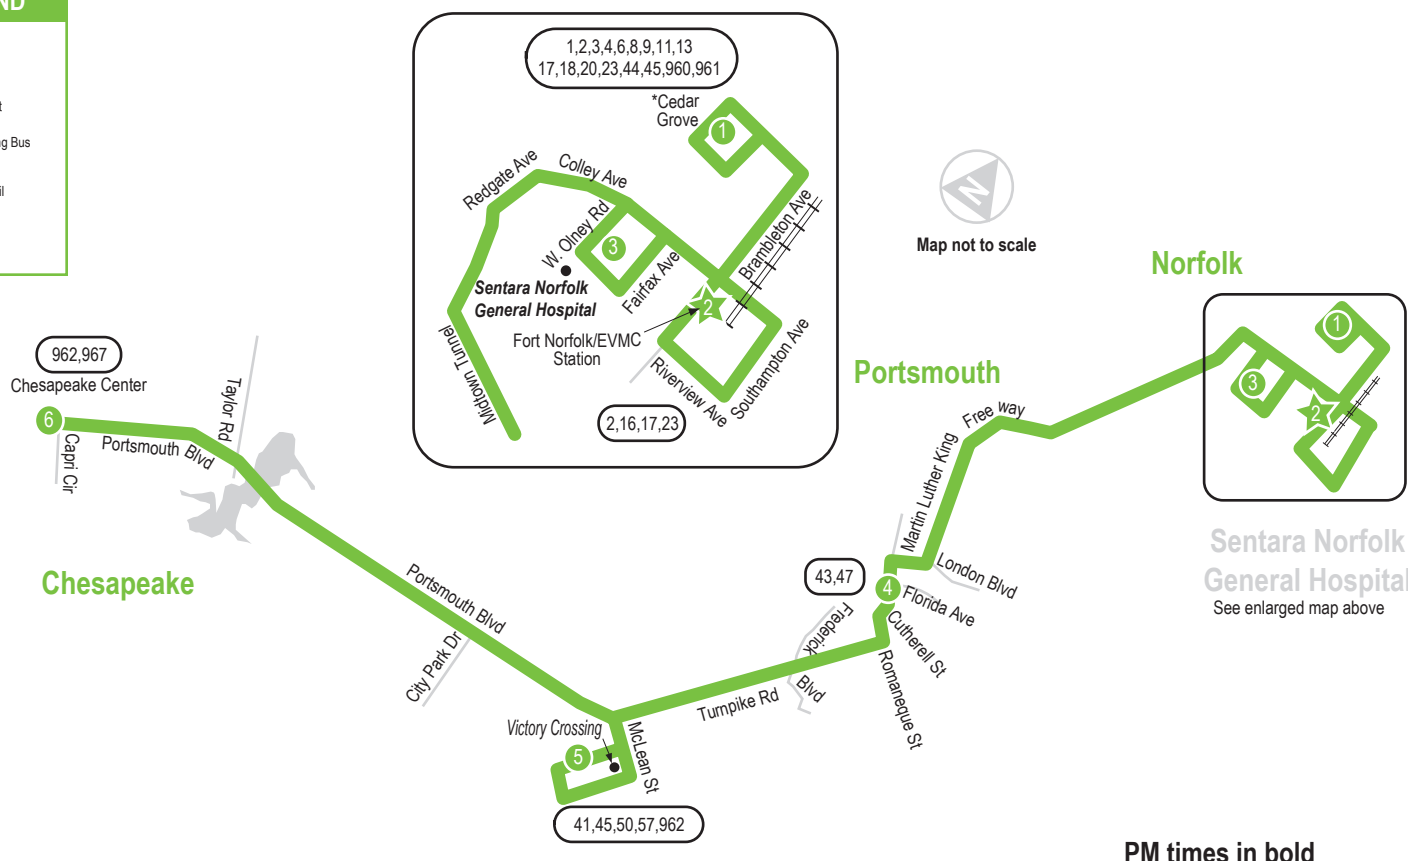

ROUTE 44 Cedar Grove / Midtown Portsmouth

Summer 2011

LEGEND

- █ Weekday
- Streets
- 1 Time Point
- 1 Connecting Bus Routes
- ★ Light Rail Station
- ##### The Tide

PM times in bold

MONDAY-FRIDAY: From Cedar Grove to Florida Avenue to Victory Crossing to Chesapeake Center

1 * Cedar Grove	2 ★ Fort Norfolk/EVMC Station	3 Sentara Norfolk General Hospital	4 Florida Avenue High Street	5 Victory Crossing	6 Chesapeake Center
6:43	6:52	6:58	7:18	7:34	7:49
7:43	7:52	7:58	8:18	8:34	8:49
8:46	8:55	9:01	9:18	9:33	9:47
9:45	9:55	10:01	10:18	10:33	10:47
10:45	10:55	11:01	11:18	11:33	11:47
11:45	11:55	12:01	12:18	12:33	12:47
12:45	12:55	1:01	1:18	1:33	1:47
1:45	1:55	2:01	2:18	2:33	2:47
2:42	2:52	2:58	3:18	3:33	3:50
3:42	3:52	3:58	4:18	4:33	4:50
4:42	4:52	4:58	5:18	5:33	5:50
5:45	5:55	6:01	6:18	6:33	6:47
6:45	6:55	7:01	7:18	7:33	—

MONDAY-FRIDAY: From Chesapeake Center to Victory Crossing to Florida Avenue to Cedar Grove

6 Chesapeake Center	5 Victory Crossing	4 Florida Avenue High Street	3 Sentara Norfolk General Hospital	2 ★ Fort Norfolk/EVMC Station	1 *Cedar Grove
6:10	6:33	6:48	7:08	7:13	7:21
7:10	7:33	7:48	8:08	8:13	8:21
8:10	8:33	8:49	9:04	9:10	9:18
9:08	9:33	9:49	10:04	10:10	10:18
10:08	10:33	10:49	11:04	11:10	11:18
11:08	11:33	11:49	12:04	12:10	12:18
12:08	12:33	12:49	1:04	1:10	1:18
1:08	1:33	1:49	2:04	2:10	2:18
2:08	2:33	2:49	3:05	3:11	3:19
3:07	3:33	3:49	4:06	4:12	4:20
4:07	4:33	4:49	5:06	5:12	5:20
5:07	5:33	5:49	6:06	6:12	6:20
6:07	6:33	6:49	7:06	7:12	7:20

SATURDAY: From Cedar Grove to Florida Avenue to Victory Crossing to Chesapeake Center

1 *Cedar Grove	2 ★ Fort Norfolk/EVMC Station	3 Sentara Norfolk General Hospital	4 Florida Avenue High Street	5 Victory Crossing	6 Chesapeake Center
6:46	6:55	7:01	7:18	7:34	7:49
7:46	7:55	8:01	8:18	8:34	8:49
8:49	8:58	9:04	9:18	9:33	9:47
9:48	9:58	10:04	10:18	10:33	10:47
10:48	10:58	11:04	11:18	11:33	11:47
11:48	11:58	12:04	12:18	12:33	12:47
12:48	12:58	1:04	1:18	1:33	1:47
1:48	1:58	2:04	2:18	2:33	2:47
2:45	2:55	3:01	3:18	3:33	3:50
3:45	3:55	4:01	4:18	4:33	4:50
4:45	4:55	5:01	5:18	5:33	5:50
5:48	5:58	6:04	6:18	6:33	6:47
6:49	6:58	7:04	7:18	7:33	—

SATURDAY: From Chesapeake Center to Victory Crossing to Florida Avenue to Cedar Grove

6 Chesapeake Center	5 Victory Crossing	4 Florida Avenue High Street	3 Sentara Norfolk General Hospital	2 ★ Fort Norfolk/EVMC Station	1 *Cedar Grove
6:10	6:33	6:48	7:05	7:10	7:18
7:10	7:33	7:48	8:05	8:10	8:18
8:10	8:33	8:48	9:03	9:08	9:16
9:08	9:33	9:49	10:00	10:05	10:13
10:08	10:33	10:49	11:00	11:05	11:13
11:08	11:33	11:49	12:00	12:05	12:13
12:08	12:33	12:49	1:00	1:05	1:13
1:08	1:33	1:49	2:00	2:05	2:13
2:08	2:33	2:49	3:00	3:05	3:13
3:07	3:33	3:49	4:03	4:08	4:16
4:07	4:33	4:49	5:03	5:08	5:16
5:07	5:33	5:49	6:03	6:08	6:16
6:08	6:33	6:48	6:59	7:04	7:12