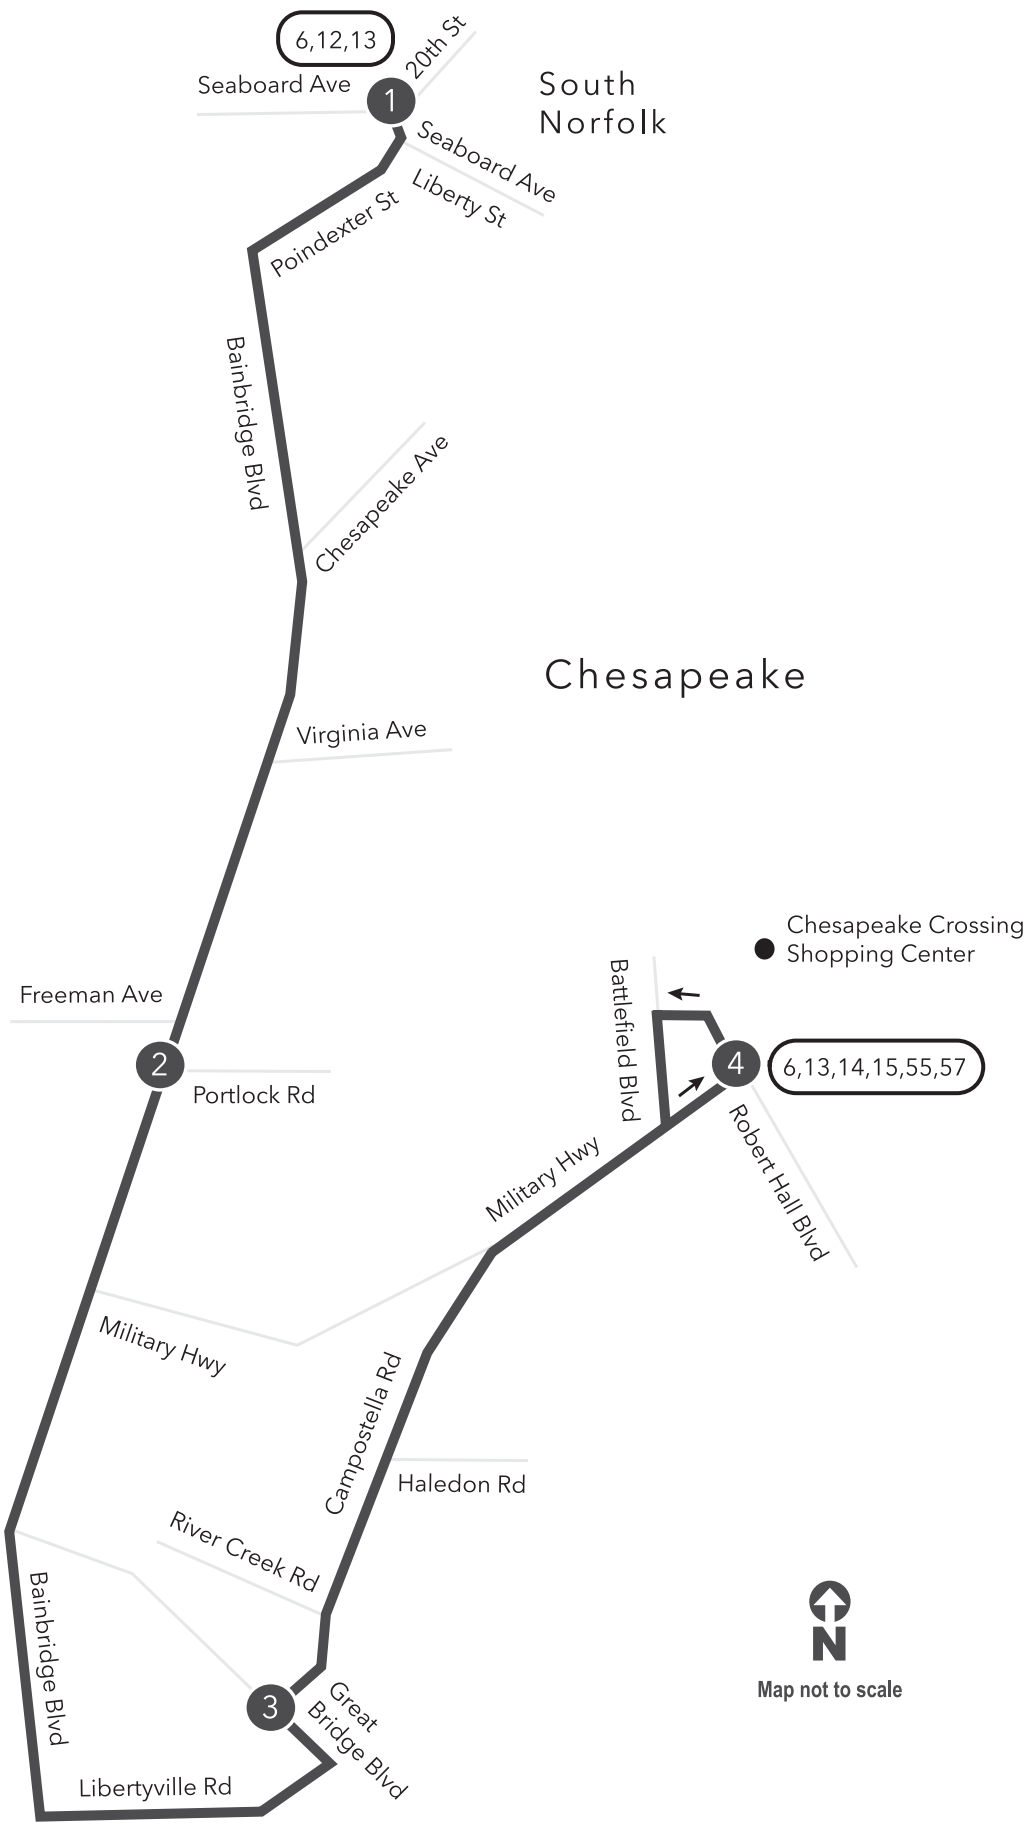

# Route 058 South Norfolk / Robert Hall

**Legend**

- Weekday & Saturday
- Streets
- Time Point
- Connecting Bus Routes
- Point of Interest

PM times are shaded & in bold.

WEEKDAYS & SATURDAYS: From Seaboard Avenue & Liberty Street to Robert Hall Boulevard				WEEKDAYS & SATURDAYS: From Robert Hall Boulevard to Seaboard Avenue & Liberty Street			
1	2	3	4	4	3	2	1
Seaboard Ave Liberty St	Bainbridge Blvd Portlock Rd	Great Bridge Blvd Campostella Rd	Robert Hall Blvd	Robert Hall Blvd	Great Bridge Blvd Campostella Rd	Bainbridge Blvd Portlock Rd	Seaboard Ave Liberty St
5:48	5:57	6:06	6:15	6:18	6:27	6:36	6:45
6:48	6:57	7:06	7:15	7:18	7:27	7:36	7:45
7:48	7:57	8:06	8:15	8:18	8:27	8:36	8:45
8:48	8:57	9:06	9:15	9:18	9:27	9:36	9:45
9:48	9:57	10:06	10:15	10:18	10:27	10:36	10:45
10:48	10:57	11:06	11:15	11:18	11:27	11:36	11:45
11:48	11:57	<b>12:06</b>	<b>12:15</b>	<b>12:18</b>	<b>12:27</b>	<b>12:36</b>	<b>12:45</b>
<b>12:48</b>	<b>12:57</b>	<b>1:06</b>	<b>1:15</b>	<b>1:18</b>	<b>1:27</b>	<b>1:36</b>	<b>1:45</b>
<b>1:48</b>	<b>1:57</b>	<b>2:06</b>	<b>2:15</b>	<b>2:18</b>	<b>2:27</b>	<b>2:36</b>	<b>2:45</b>
<b>2:48</b>	<b>2:57</b>	<b>3:06</b>	<b>3:15</b>	<b>3:18</b>	<b>3:27</b>	<b>3:36</b>	<b>3:45</b>
<b>3:48</b>	<b>3:57</b>	<b>4:06</b>	<b>4:15</b>	<b>4:18</b>	<b>4:27</b>	<b>4:36</b>	<b>4:45</b>
<b>4:48</b>	<b>4:57</b>	<b>5:06</b>	<b>5:15</b>	<b>5:18</b>	<b>5:27</b>	<b>5:36</b>	<b>5:45</b>
<b>5:48</b>	<b>5:57</b>	<b>6:06</b>	<b>6:15</b>	<b>6:18</b>	<b>6:27</b>	<b>6:36</b>	<b>6:45</b>
<b>6:48</b>	<b>6:57</b>	<b>7:06</b>	<b>7:15</b>				

# Route 058

South Norfolk / Robert Hall

Effective: 05.20.18