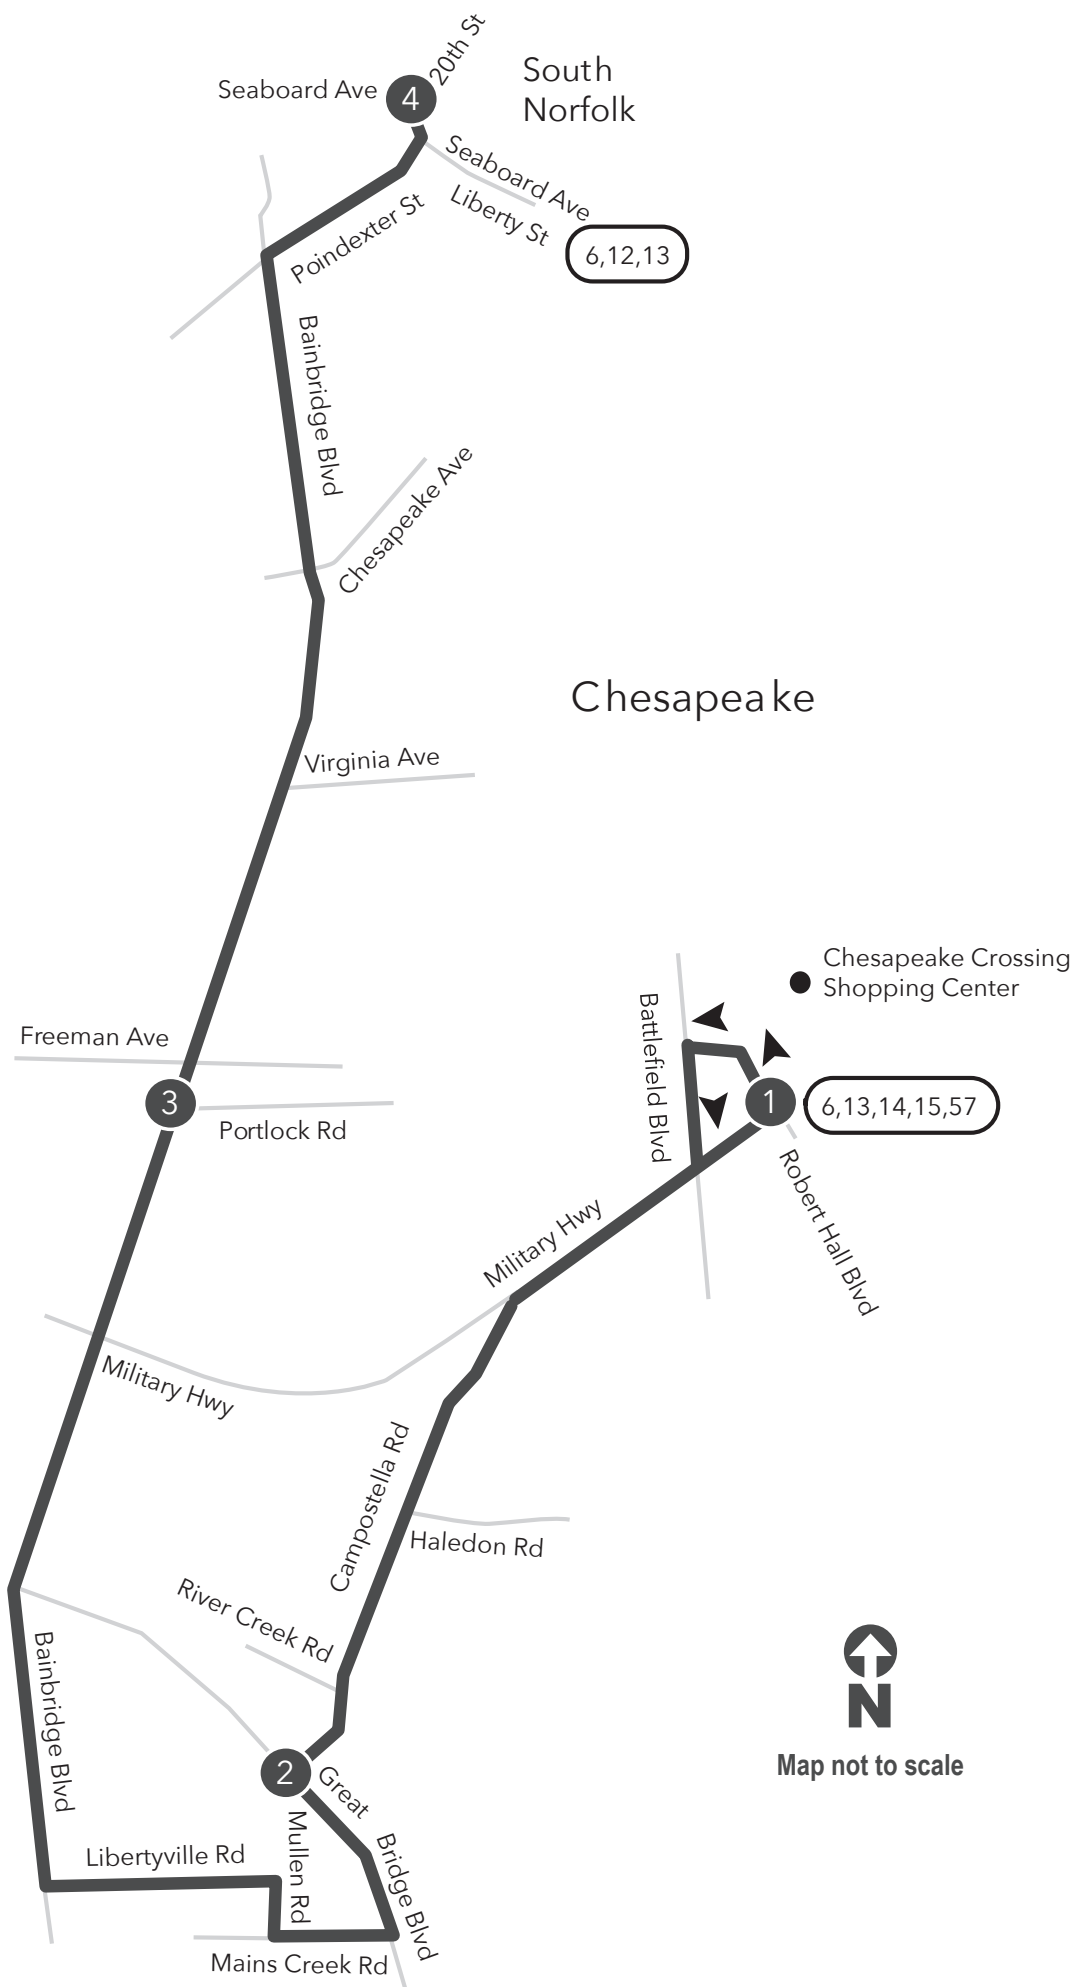

# ROUTE 058 South Norfolk / Bainbridge Boulevard

Effective: October 6, 2014

**Legend**

- Daily Route
- Streets
- Time Point
- Connecting Bus Routes
- Point of Interest

PM times are shaded & in bold.

**WEEKDAYS & SATURDAYS:**

From Robert Hall Boulevard to Seaboard Avenue & Liberty Street

**WEEKDAYS & SATURDAYS:**

From Seaboard Avenue & Liberty Street to Robert Hall Boulevard

1	2	3	4	4	3	2	1
Robert Hall Blvd	Great Bridge Blvd Campostella Rd	Bainbridge Blvd Portlock Rd	Seaboard Ave Liberty St	Seaboard Ave Liberty St	Bainbridge Blvd Portlock Rd	Great Bridge Blvd Campostella Rd	Robert Hall Blvd
6:18	6:27	6:36	6:45	5:48	5:57	6:06	6:15
7:18	7:27	7:36	7:45	6:48	6:57	7:06	7:15
8:18	8:27	8:36	8:45	7:48	7:57	8:06	8:15
9:18	9:27	9:36	9:45	8:48	8:57	9:06	9:15
10:18	10:27	10:36	10:45	9:48	9:57	10:06	10:15
11:18	11:27	11:36	11:45	10:48	10:57	11:06	11:15
<b>12:18</b>	<b>12:27</b>	<b>12:36</b>	<b>12:45</b>	11:48	11:57	<b>12:06</b>	<b>12:15</b>
<b>1:18</b>	<b>1:27</b>	<b>1:36</b>	<b>1:45</b>	<b>12:48</b>	<b>12:57</b>	<b>1:06</b>	<b>1:15</b>
<b>2:18</b>	<b>2:27</b>	<b>2:36</b>	<b>2:45</b>	<b>1:48</b>	<b>1:57</b>	<b>2:06</b>	<b>2:15</b>
<b>3:18</b>	<b>3:27</b>	<b>3:36</b>	<b>3:45</b>	<b>2:48</b>	<b>2:57</b>	<b>3:06</b>	<b>3:15</b>
<b>4:18</b>	<b>4:27</b>	<b>4:36</b>	<b>4:45</b>	<b>3:48</b>	<b>3:57</b>	<b>4:06</b>	<b>4:15</b>
<b>5:18</b>	<b>5:27</b>	<b>5:36</b>	<b>5:45</b>	<b>4:48</b>	<b>4:57</b>	<b>5:06</b>	<b>5:15</b>
<b>6:18</b>	<b>6:27</b>	<b>6:36</b>	<b>6:45</b>	<b>5:48</b>	<b>5:57</b>	<b>6:06</b>	<b>6:15</b>
				<b>6:48</b>	<b>6:57</b>	<b>7:06</b>	<b>7:15</b>