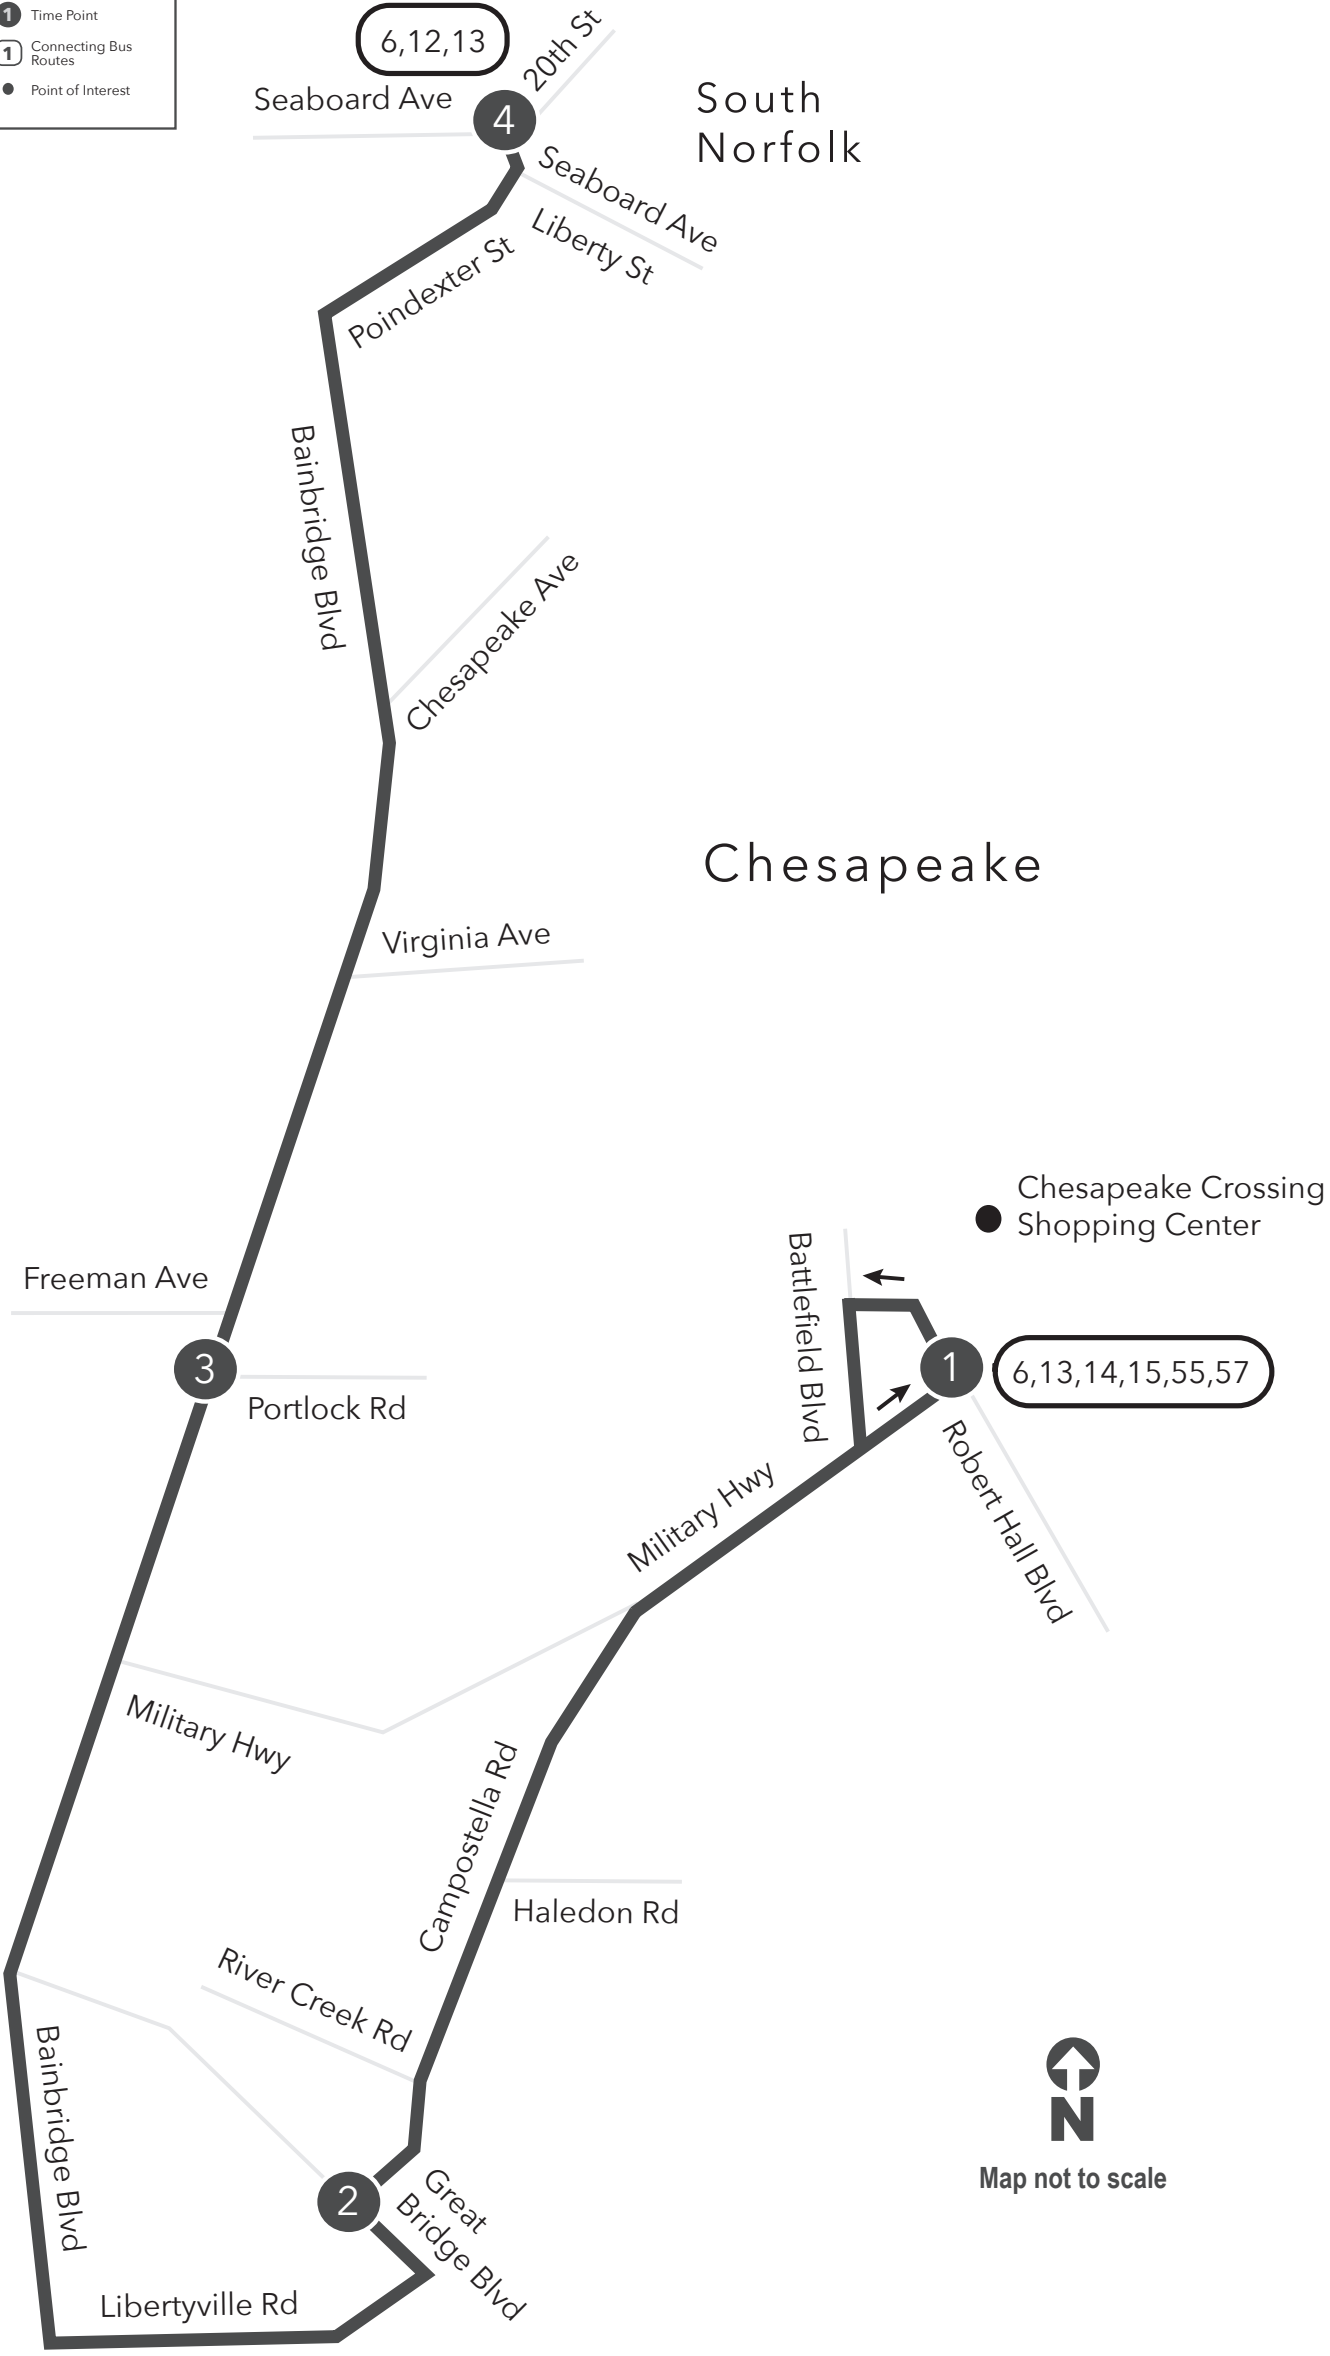

Route 058 South Norfolk / Bainbridge Boulevard

Legend

- Weekday & Saturday
- Streets
- Time Point
- Connecting Bus Routes
- Point of Interest

PM times are shaded & in bold.

WEEKDAYS & SATURDAYS:

From Robert Hall Boulevard to Seaboard Avenue & Liberty Street

WEEKDAYS & SATURDAYS:

From Seaboard Avenue & Liberty Street to Robert Hall Boulevard

1	2	3	4	4	3	2	1
Robert Hall Blvd	Great Bridge Blvd Campostella Rd	Bainbridge Blvd Portlock Rd	Seaboard Ave Liberty St	Seaboard Ave Liberty St	Bainbridge Blvd Portlock Rd	Great Bridge Blvd Campostella Rd	Robert Hall Blvd
6:18	6:27	6:36	6:45	5:48	5:57	6:06	6:15
7:18	7:27	7:36	7:45	6:48	6:57	7:06	7:15
8:18	8:27	8:36	8:45	7:48	7:57	8:06	8:15
9:18	9:27	9:36	9:45	8:48	8:57	9:06	9:15
10:18	10:27	10:36	10:45	9:48	9:57	10:06	10:15
11:18	11:27	11:36	11:45	10:48	10:57	11:06	11:15
12:18	12:27	12:36	12:45	11:48	11:57	12:06	12:15
1:18	1:27	1:36	1:45	12:48	12:57	1:06	1:15
2:18	2:27	2:36	2:45	1:48	1:57	2:06	2:15
3:18	3:27	3:36	3:45	2:48	2:57	3:06	3:15
4:18	4:27	4:36	4:45	3:48	3:57	4:06	4:15
5:18	5:27	5:36	5:45	4:48	4:57	5:06	5:15
6:18	6:27	6:36	6:45	5:48	5:57	6:06	6:15
				6:48	6:57	7:06	7:15

Route 058

South Norfolk /
Bainbridge Boulevard

Effective: 10.01.17