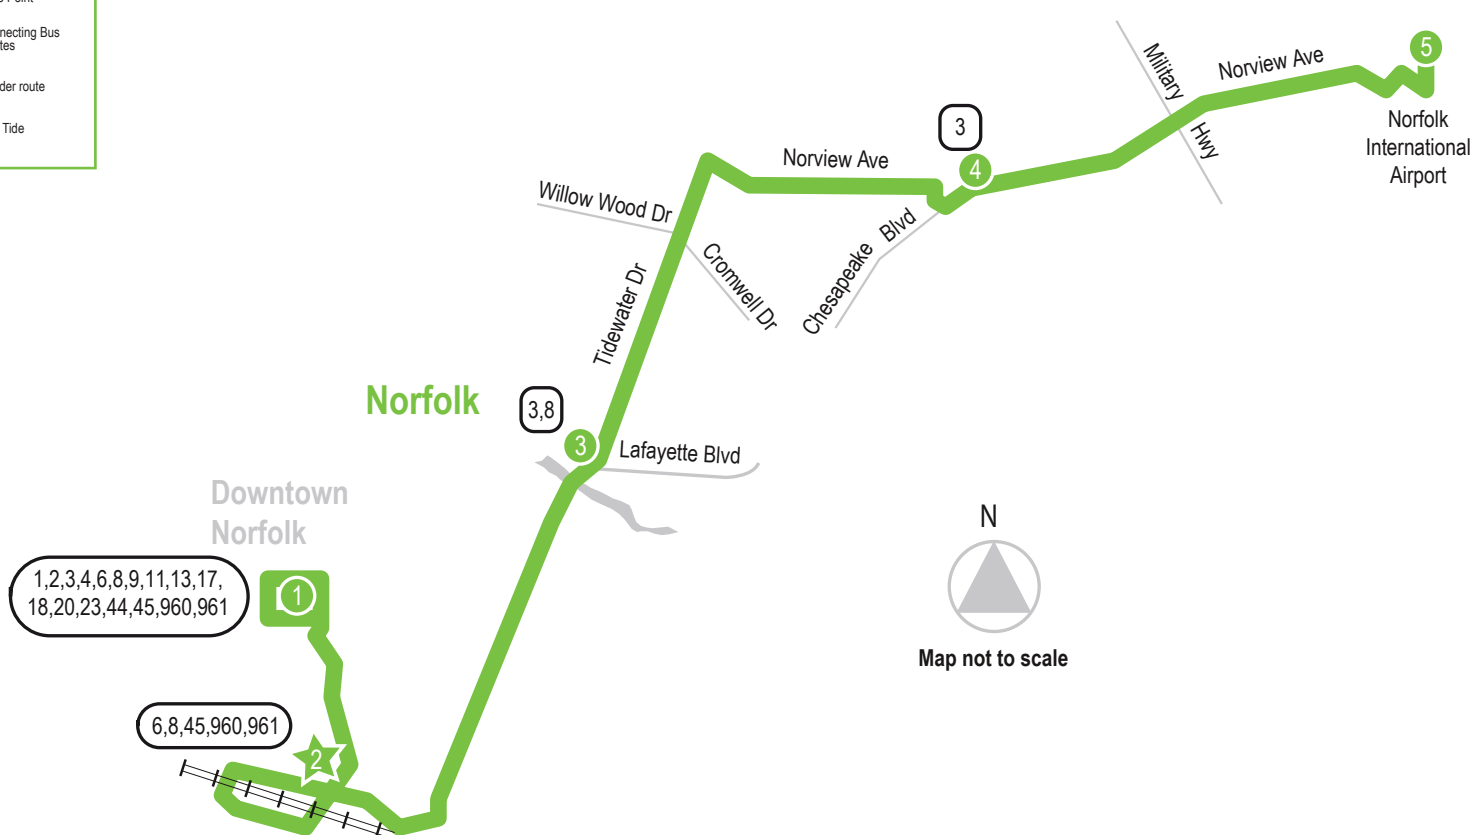

ROUTE 7 Airport / Downtown

Effective February 5, 2012

LEGEND

- Daily
- Streets
- 1 Time Point
- 1 Connecting Bus Routes
- ★ Feeder route
- The Tide

PM times in bold

WEEKDAY: From Cedar Grove to Norfolk International Airport

1	★2	3	4	5
Cedar Grove	Civic Plaza Station	Tidewater Drive Lafayette Blvd	Chesapeake Blvd Norview Ave	Norfolk International Airport
5:00	5:08	5:22	5:32	5:42
6:00	6:08	6:22	6:32	6:42
7:00	7:08	7:22	7:32	7:42
8:00	8:08	8:22	8:32	8:42
9:00	9:09	9:23	9:34	9:44
10:00	10:09	10:23	10:34	10:44
11:00	11:09	11:23	11:34	11:44
12:00	12:09	12:23	12:34	12:44
1:00	1:09	1:23	1:34	1:44
2:00	2:09	2:23	2:34	2:44
3:00	3:09	3:25	3:36	3:46
4:00	4:09	4:25	4:36	4:46
5:00	5:09	5:25	5:36	5:46
6:00	6:09	6:25	6:36	6:46
7:00	7:09	7:23	7:34	7:44
8:00	8:09	8:23	8:34	8:44
9:00	9:09	9:23	9:34	9:44
10:00	10:09	10:23	10:34	10:44
11:00	11:09	11:23	11:34	11:44

WEEKDAY: From Norfolk International Airport to Cedar Grove

5	4	3	★2	1
Norfolk International Airport	Chesapeake Blvd Norview Ave	Tidewater Drive Lafayette Blvd	Civic Plaza Station	Cedar Grove
5:00	5:10	5:18	5:33	5:46
6:00	6:10	6:18	6:33	6:46
7:00	7:10	7:18	7:33	7:46
8:00	8:10	8:18	8:33	8:46
9:00	9:10	9:18	9:34	9:49
10:00	10:10	10:18	10:34	10:49
11:00	11:10	11:18	11:34	11:49
12:00	12:10	12:18	12:34	12:49
1:00	1:10	1:18	1:34	1:49
2:00	2:10	2:18	2:34	2:49
3:00	3:10	3:19	3:34	3:48
4:00	4:10	4:19	4:34	4:48
5:00	5:10	5:19	5:34	5:48
6:00	6:10	6:19	6:34	6:48
7:00	7:10	7:18	7:33	7:47
8:00	8:10	8:18	8:33	8:47
9:00	9:10	9:18	9:33	9:47
10:00	10:10	10:18	10:33	10:47
11:00	11:10	11:18	11:33	11:47

SATURDAY & SUNDAY: From Cedar Grove to Norfolk International Airport

1	★2	3	4	5
Cedar Grove	Civic Plaza Station	Tidewater Drive Lafayette Blvd	Chesapeake Blvd Norview Ave	Norfolk International Airport
5:00	5:08	5:22	5:32	5:42
6:00	6:08	6:22	6:32	6:42
7:00	7:08	7:22	7:32	7:42
8:00	8:08	8:22	8:32	8:42
9:00	9:09	9:25	9:35	9:45
10:00	10:09	10:25	10:35	10:45
11:00	11:09	11:25	11:35	11:45
12:00	12:09	12:25	12:35	12:45
1:00	1:09	1:25	1:35	1:45
2:00	2:09	2:25	2:35	2:45
3:00	3:09	3:25	3:35	3:45
4:00	4:09	4:25	4:35	4:45
5:00	5:09	5:25	5:35	5:45
6:00	6:09	6:25	6:35	6:45
7:00	7:09	7:25	7:35	7:45
8:00	8:09	8:25	8:35	8:45
9:00	9:09	9:25	9:35	9:45
10:00	10:09	10:25	10:35	10:45
11:00	11:09	11:25	11:35	11:45

SATURDAY & SUNDAY: From Norfolk International Airport to Cedar Grove

5	4	3	★2	1
Norfolk International Airport	Chesapeake Blvd Norview Ave	Tidewater Drive Lafayette Blvd	Civic Plaza Station	Cedar Grove
5:00	5:10	5:18	5:33	5:46
6:00	6:10	6:18	6:33	6:46
7:00	7:10	7:18	7:33	7:46
8:00	8:10	8:18	8:33	8:46
9:00	9:10	9:18	9:33	9:46
10:00	10:10	10:18	10:33	10:46
11:00	11:10	11:18	11:33	11:46
12:00	12:10	12:19	12:35	12:50
1:00	1:10	1:19	1:35	1:50
2:00	2:10	2:19	2:35	2:50
3:00	3:10	3:19	3:35	3:50
4:00	4:10	4:19	4:35	4:50
5:00	5:10	5:19	5:35	5:50
6:00	6:10	6:19	6:35	6:49
7:00	7:10	7:18	7:33	7:47
8:00	8:10	8:18	8:33	8:47
9:00	9:10	9:18	9:33	9:47
10:00	10:10	10:18	10:33	10:47
11:00	11:10	11:18	11:33	11:47