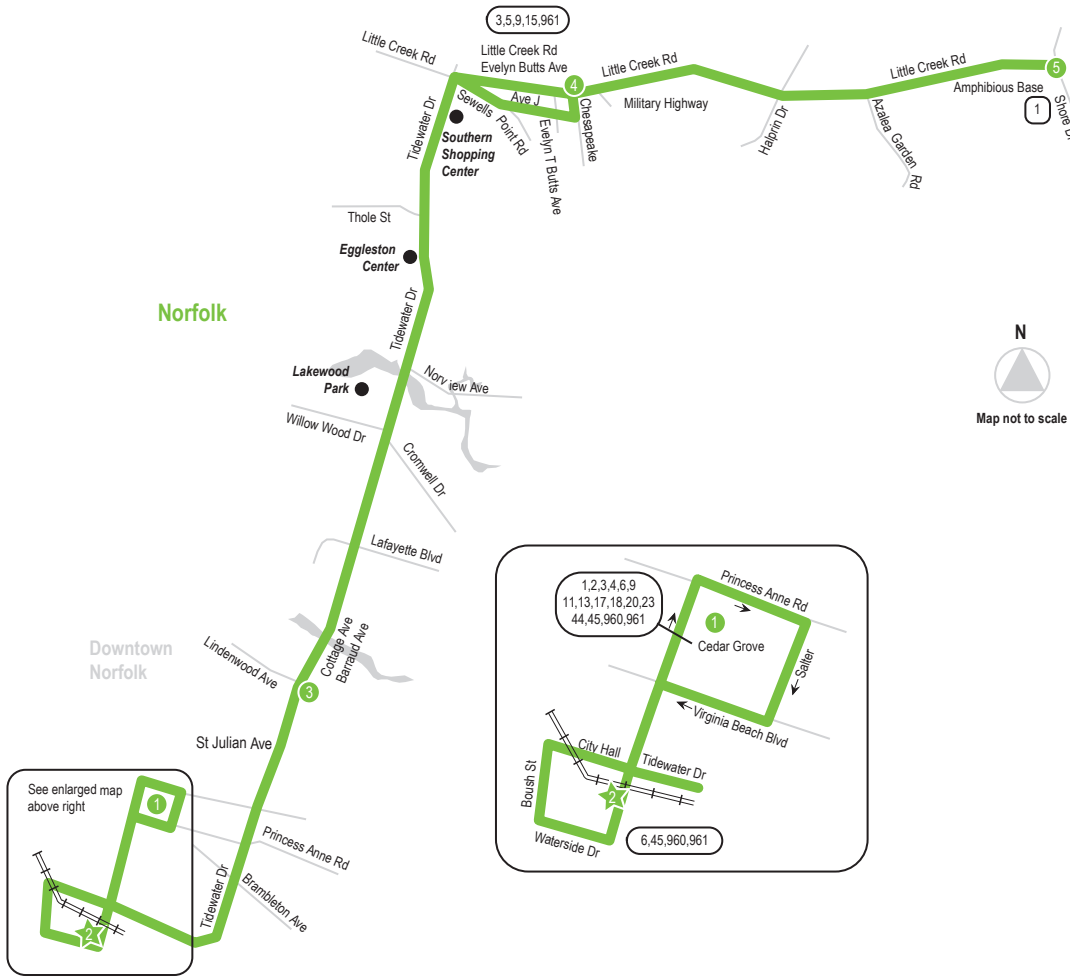

# ROUTE 8 Downtown Norfolk / Little Creek Amphibious Base

Effective January 22, 2012

**LEGEND**

- Daily Route
- Streets
- Time Point
- Connecting Bus Routes
- Light Rail Station
- The Tide

\* Lot 39  
f - Friday only  
**PM times in bold**

## SATURDAY:

From Downtown Norfolk to Little Creek Amphibious Base

## SUNDAY:

From Downtown Norfolk to Little Creek Amphibious Base

## SUNDAY:

From Little Creek Amphibious Base to Downtown Norfolk

1	2	3	4	5	5	4	3	2	1
* Cedar Grove	Civic Plaza Station	Tidewater Dr Lindenwood Ave	Little Creek Rd Evelyn T Butts Ave	Little Creek Amphibious Base	Little Creek Amphibious Base	Little Creek Rd Evelyn T Butts Ave	Tidewater Dr Lindenwood Ave	Civic Plaza Station	* Cedar Grove
6:39	6:45	7:00	7:18	7:29	7:33	7:48	8:07	8:15	8:26
7:39	7:45	8:00	8:18	8:29	8:33	8:48	9:07	9:15	9:26
8:38	8:44	8:59	9:18	9:30	9:33	9:48	10:07	10:15	10:26
9:37	9:43	9:59	10:18	10:30	10:33	10:48	11:07	11:15	11:26
10:37	10:43	10:59	11:18	11:30	11:33	11:48	12:07	12:15	12:26
11:37	11:43	11:59	12:18	12:30	<b>12:33</b>	<b>12:48</b>	<b>1:07</b>	<b>1:15</b>	<b>1:26</b>
<b>12:37</b>	<b>12:43</b>	<b>12:59</b>	<b>1:18</b>	<b>1:30</b>	<b>1:33</b>	<b>1:48</b>	<b>2:07</b>	<b>2:15</b>	<b>2:26</b>
1:37	1:43	1:59	2:18	2:30	2:33	2:48	3:07	3:15	3:26
2:37	2:43	2:59	3:18	3:29	3:33	3:48	4:07	4:15	4:26
3:37	3:44	3:59	4:18	4:29	4:33	4:48	5:07	5:15	5:26
4:37	4:44	4:59	5:18	5:29	5:33	5:48	6:07	6:15	6:26
5:38	5:45	6:00	6:18	6:29	6:33	6:48	7:07	7:15	7:26
6:39	6:45	7:00	7:18	7:29	7:33	7:48	8:07	8:14	8:25
7:39	7:45	8:00	8:18	8:29	8:34	8:48	9:07	9:14	9:25