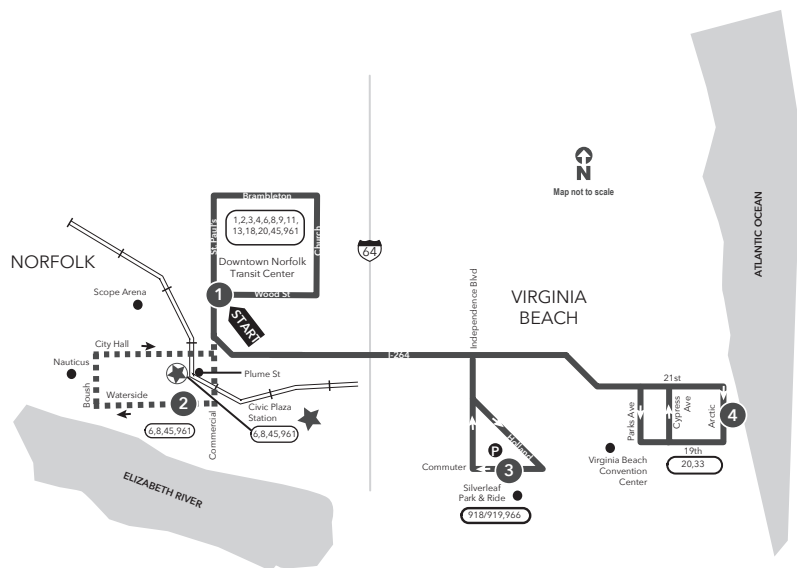

MAX ROUTE 960 Norfolk to Virginia Beach

Revised: July 19, 2015

Legend

- Daily
- Time Point
- Streets
- Connecting Bus Routes
- Point of Interest
- Light Rail Station
- Light Rail Connection
- After 3 pm
- The Tide

Map not to scale

PM times are shaded & in bold.

MAX 960 From Norfolk to Virginia Beach

1	2	3	4	1	2	3	4
Downtown Norfolk Transit Center	Waterside Dr Commercial Pl	Silverleaf Park & Ride	Arctic Ave 19th St	Downtown Norfolk Transit Center	Waterside Dr Commercial Pl	Silverleaf Park & Ride	Arctic Ave 19th St
Monday - Friday Service				Saturday Service			
5:45	—	6:05	6:23	6:45	—	7:04	7:22
6:45	—	7:05	7:23	7:45	—	8:04	8:22
7:45	—	8:05	8:23	8:45	—	9:04	9:22
8:45	—	9:05	9:23	9:45	—	10:04	10:22
9:45	—	10:05	10:23	10:45	—	11:04	11:22
10:45	—	11:05	11:23	11:45	—	12:04	12:22
11:45	—	12:05	12:23	12:35	—	12:54	1:12
12:35	—	12:55	1:13	1:35	—	1:54	2:12
1:35	—	1:55	2:13	2:35	2:39	3:06	3:28
2:35	2:39	3:06	3:28	3:35	3:39	4:06	4:28
3:35	3:39	4:07	4:29	4:35	4:39	5:06	5:28
4:35	4:39	5:07	5:29	5:35	5:39	6:06	6:28
5:35	5:39	6:07	6:28	6:35	6:39	7:06	7:28
6:35	6:39	7:06	7:27	7:35	7:39	8:06	8:28
7:35	7:39	8:06	8:27				

PM times are shaded & in bold.

Downtown stops after 3 P.M. only include:
Civic Plaza Station & St Paul's Blvd & Plume St

MAX ROUTE 960 Virginia Beach to Norfolk

Legend

- Daily
- Time Point
- Streets
- Connecting Bus Routes
- Point of Interest
- Light Rail Station
- Light Rail Connection
- After 3 pm
- The Tide

4	3	2	1
Arctic Ave 19th St	Silverleaf Park & Ride	Waterside Dr Commercial Pl	Downtown Norfolk Transit Center
Sunday Service			
8:00	8:16	8:36	8:47
9:00	9:16	9:35	9:46
10:00	10:16	10:35	10:46
11:00	11:16	11:35	11:46
12:00	12:16	12:35	12:46
1:00	1:16	1:35	1:46
2:00	2:16	2:35	2:46
3:00	3:17	—	3:36
4:00	4:17	—	4:36
5:00	5:17	—	5:36
6:00	6:17	—	6:36
7:00	7:17	—	7:36
8:00	8:17	—	8:36