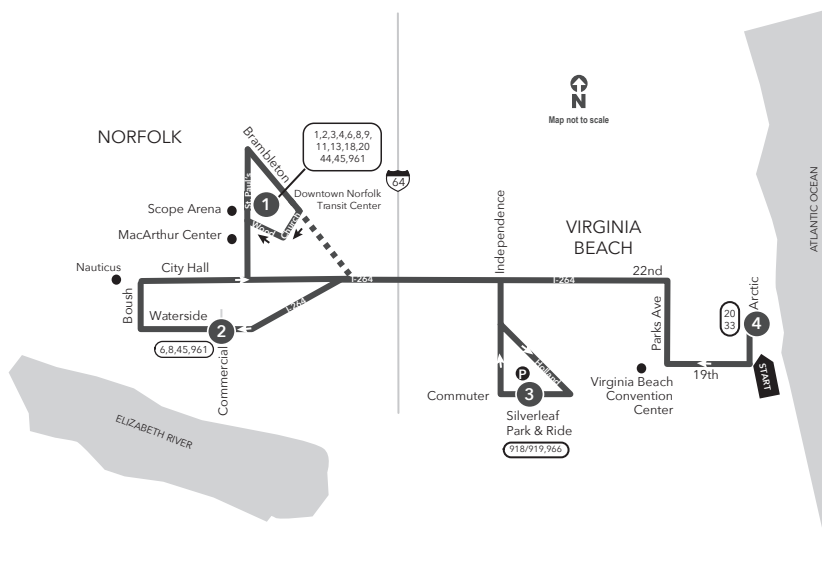

PM times are shaded & in bold.

Downtown stops after 3 P.M. only include:
Civic Plaza Station & St Paul's Blvd & Plume St

MAX ROUTE 960 Virginia Beach to Norfolk

Legend

- Daily
- Time Point
- Streets
- Connecting Bus Routes
- Point of Interest
- Light Rail Station
- Light Rail Connection
- After 3 pm
- The Tide

Map not to scale

PM times are shaded & in bold.

MAX 960 From Virginia Beach to Norfolk

4	3	2	1	4	3	2	1
Arctic Ave 19th St	Silverleaf Park & Ride	Waterside Dr Commercial Pl	Downtown Norfolk Transit Center	Arctic Ave 19th St	Silverleaf Park & Ride	Waterside Dr Commercial Pl	Downtown Norfolk Transit Center
Monday - Friday Service				Saturday Service			
5:35	5:51	6:10	6:22	6:30	6:46	7:06	7:17
6:35	6:51	7:11	7:23	7:30	7:46	8:06	8:17
7:35	7:51	8:11	8:23	8:30	8:46	9:06	9:18
8:35	8:51	9:10	9:21	9:30	9:46	10:05	10:17
9:35	9:51	10:10	10:21	10:30	10:46	11:05	11:17
10:35	10:51	11:10	11:21	11:30	11:46	12:05	12:17
11:35	11:51	12:10	12:21	12:30	12:46	1:05	1:17
12:35	12:51	1:10	1:21	1:28	1:44	2:03	2:15
1:35	1:51	2:10	2:21	2:35	2:52	—	3:11
2:35	2:52	—	3:14	3:35	3:52	—	4:11
3:35	3:53	—	4:15	4:35	4:52	—	5:11
4:35	4:53	—	5:15	5:35	5:52	—	6:11
5:35	5:53	—	6:14	6:35	6:52	—	7:11
6:35	6:52	—	7:12	7:35	7:52	—	8:11
7:35	7:52	—	8:12				

4	3	2	1
Arctic Ave 19th St	Silverleaf Park & Ride	Waterside Dr Commercial Pl	Downtown Norfolk Transit Center
Sunday Service			
8:00	8:16	8:36	8:47
9:00	9:16	9:35	9:46
10:00	10:16	10:35	10:46
11:00	11:16	11:35	11:46
12:00	12:16	12:35	12:46
1:00	1:16	1:35	1:46
2:00	2:16	2:35	2:46
3:00	3:17	—	3:36
4:00	4:17	—	4:36
5:00	5:17	—	5:36
6:00	6:17	—	6:36
7:00	7:17	—	7:36
8:00	8:17	—	8:36