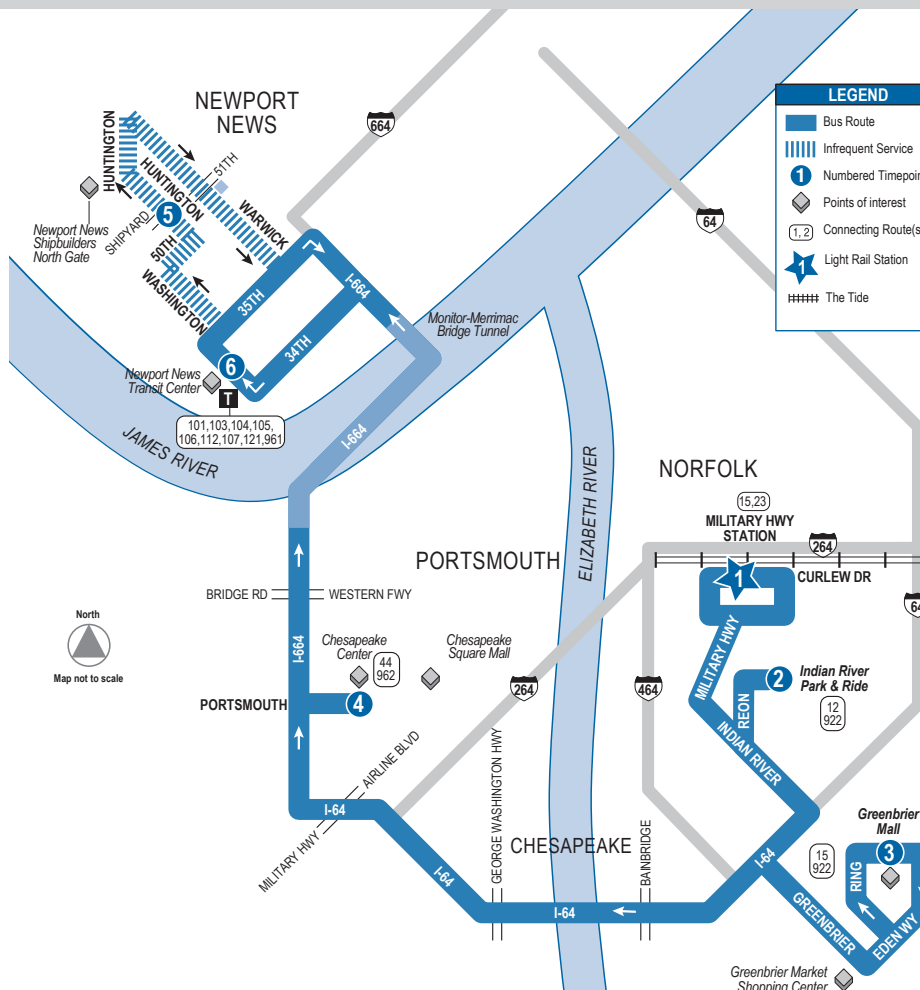

MAX ROUTE 967 Military Hwy Station to Newport News Transit Center

Effective January 22, 2012

This route does not operate on Saturday or Sunday.
PM times in bold

MONDAY-FRIDAY: From Military Hwy Station to Newport News Transit Center

1 Military Hwy Station	2 Indian River Park & Ride	3 Greenbrier Mall Park & Ride	4 Chesapeake Center	5 N.N. Shipbuilders North Gate	6 Newport News Transit Center
4:45	4:55	5:07	5:29	5:47	5:57
5:10	5:20	5:31	5:54	—	6:11
5:43	5:53	6:04	6:27	—	6:44
6:13	6:23	6:34	6:57	—	7:14

MONDAY-FRIDAY: From Newport News Transit Center to Military Hwy Station

5 N.N. Shipbuilders North Gate	6 Newport News Transit Center	4 Chesapeake Center	3 Greenbrier Mall Park & Ride	2 Indian River Park & Ride	1 Military Hwy Station
—	3:00	3:20	3:45	3:55	4:09
—	3:40	4:00	4:25	4:35	4:49
3:50	4:00	4:21	4:43	4:53	5:07
—	5:00	5:20	5:45	5:55	6:09
—	5:30	5:50	6:15	6:25	6:39