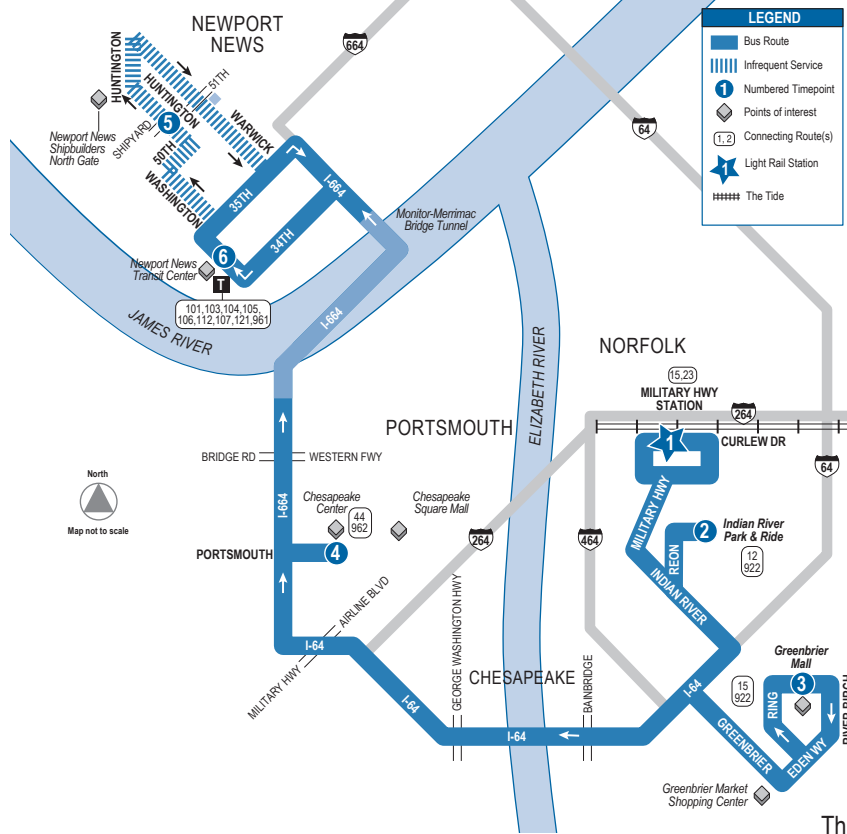

MAX ROUTE 967 Military Hwy Station to Newport News Transit Center

Effective January 22, 2012

This route does not operate on Saturday or Sunday.
PM times in bold

MONDAY-FRIDAY: From Military Hwy Station to Newport News Transit Center

1 Military Hwy Station	2 Indian River Park & Ride	3 Greenbrier Mall Park & Ride	4 Chesapeake Center	5 N.N. Shipbuilders North Gate	6 Newport News Transit Center
4:45	4:55	5:07	5:29	5:47	5:57
5:10	5:20	5:31	5:54	—	6:11
5:43	5:53	6:04	6:27	—	6:44
6:13	6:23	6:34	6:57	—	7:14

MONDAY-FRIDAY: From Newport News Transit Center to Military Hwy Station

5 N.N. Shipbuilders North Gate	6 Newport News Transit Center	4 Chesapeake Center	3 Greenbrier Mall Park & Ride	2 Indian River Park & Ride	1 Military Hwy Station
—	3:00	3:20	3:45	3:55	4:09
—	3:40	4:00	4:25	4:35	4:49
3:50	4:00	4:21	4:43	4:53	5:07
—	5:00	5:20	5:45	5:55	6:09
—	5:30	5:50	6:15	6:25	6:39