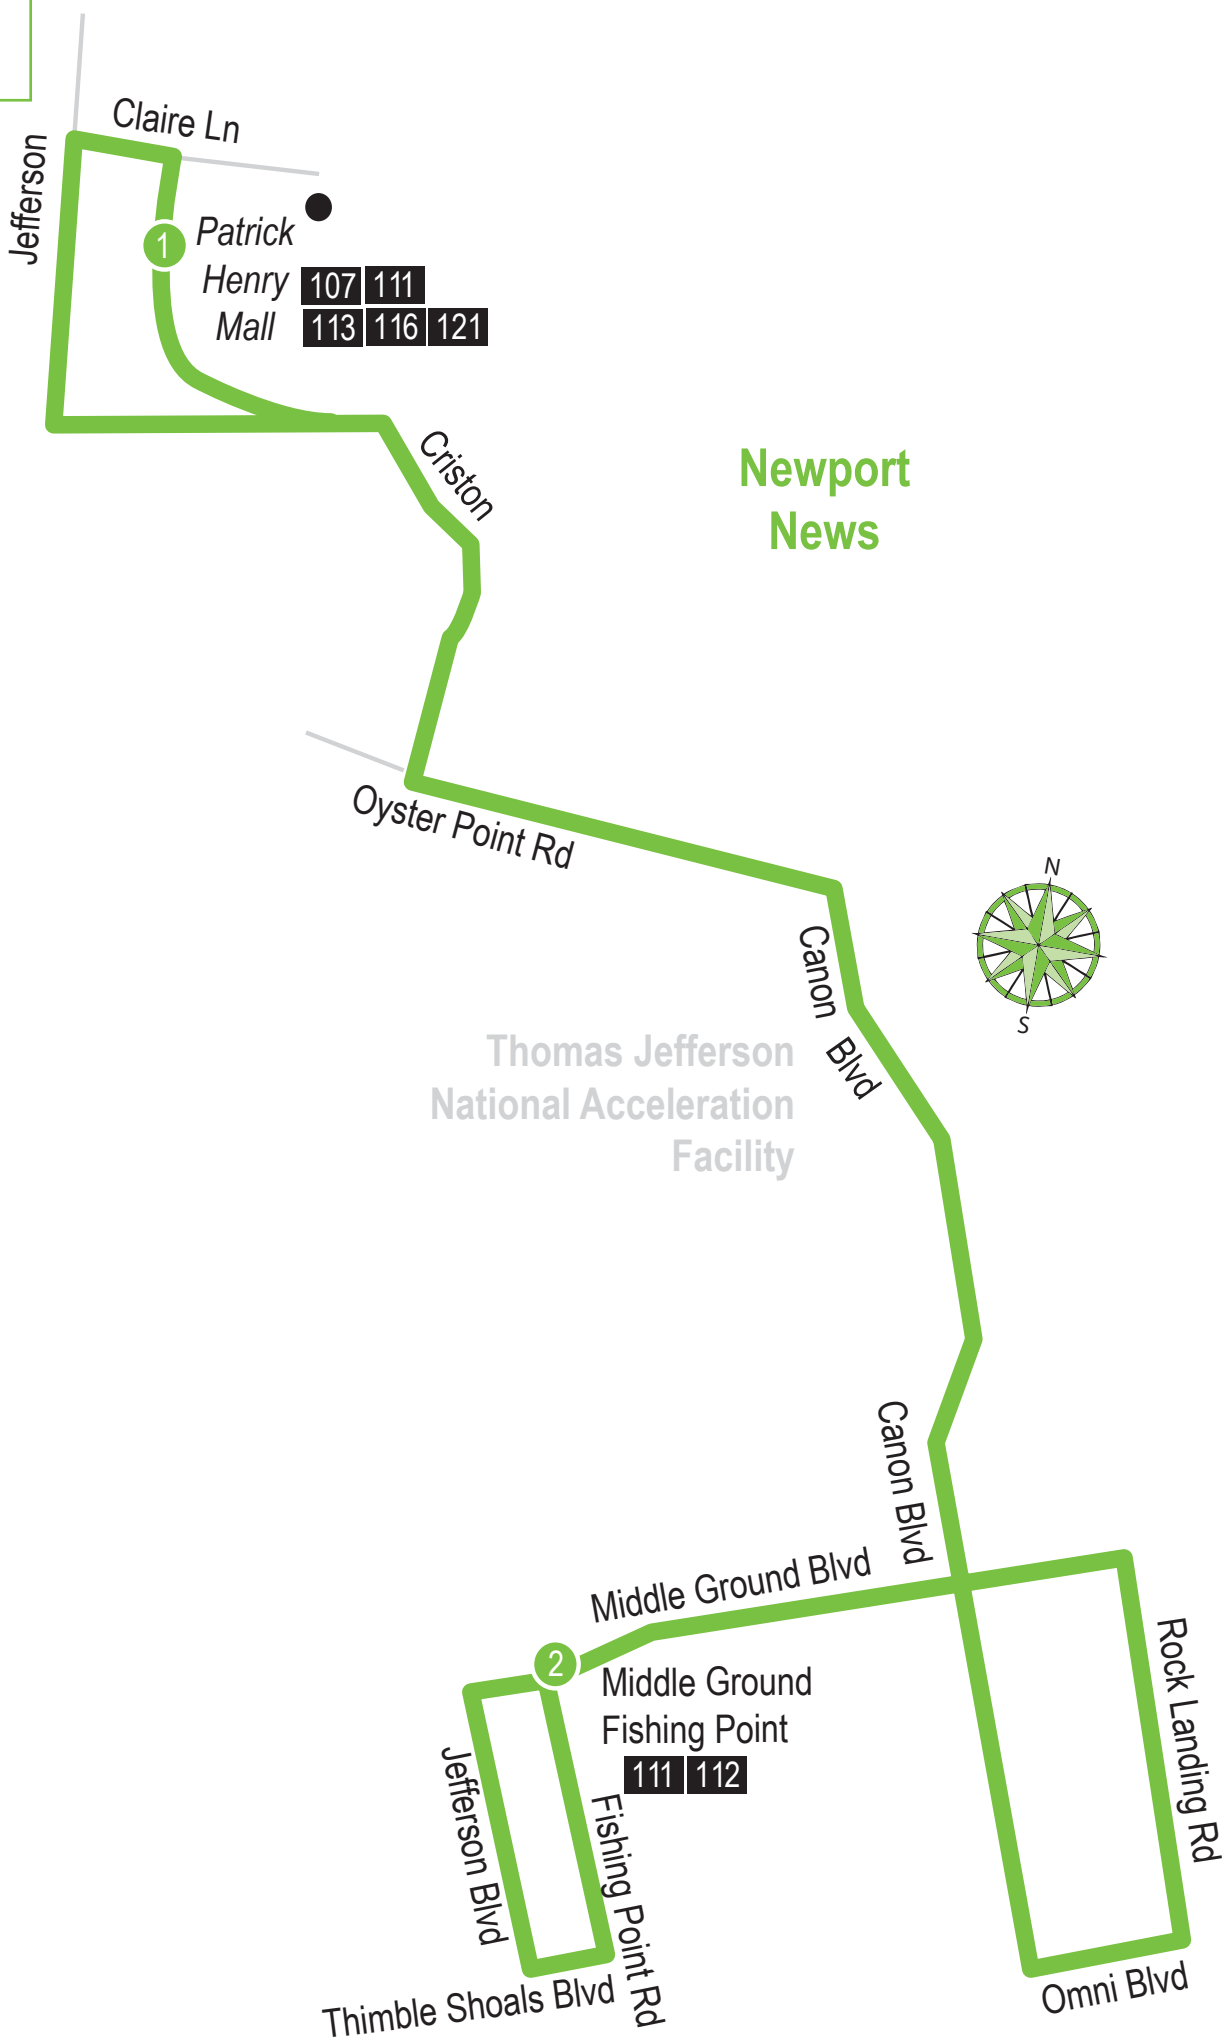

ROUTE 119 Patrick Henry Mall / Thimble Shoals Blvd

Revised November, 2010

LEGEND

- Daily Route
- Streets
- 1 Time Point
- 1 Connecting Bus Routes

MONDAY-FRIDAYS: From Patrick Henry Mall to Oyster Point Town Center to Patrick Henry Mall

	1 Patrick Henry Mall	2 Middle Ground Fishing Point Rd	1 Patrick Henry Mall
A.M.	6:30	6:45#	7:05
	7:10	7:25#	7:45
	7:50	8:05#	8:25
	8:30	8:45#	9:05
	9:10	9:25#	9:45
	9:50	10:05#	10:25
	10:30	10:45#	11:05
	11:10	11:25#	11:45
	11:50	12:05#	12:25
P.M.	12:30	12:45#	1:05
	1:10	1:25#	1:45
	1:50	2:05#	2:25
	2:30	2:45#	3:05
	3:10	3:25#	3:45
	3:50	4:05#	4:25
	4:30	4:45#	5:05
	5:10	5:25#	5:45
	5:50	6:05#	6:25
	6:30	6:45#	—

- 5 minute layover