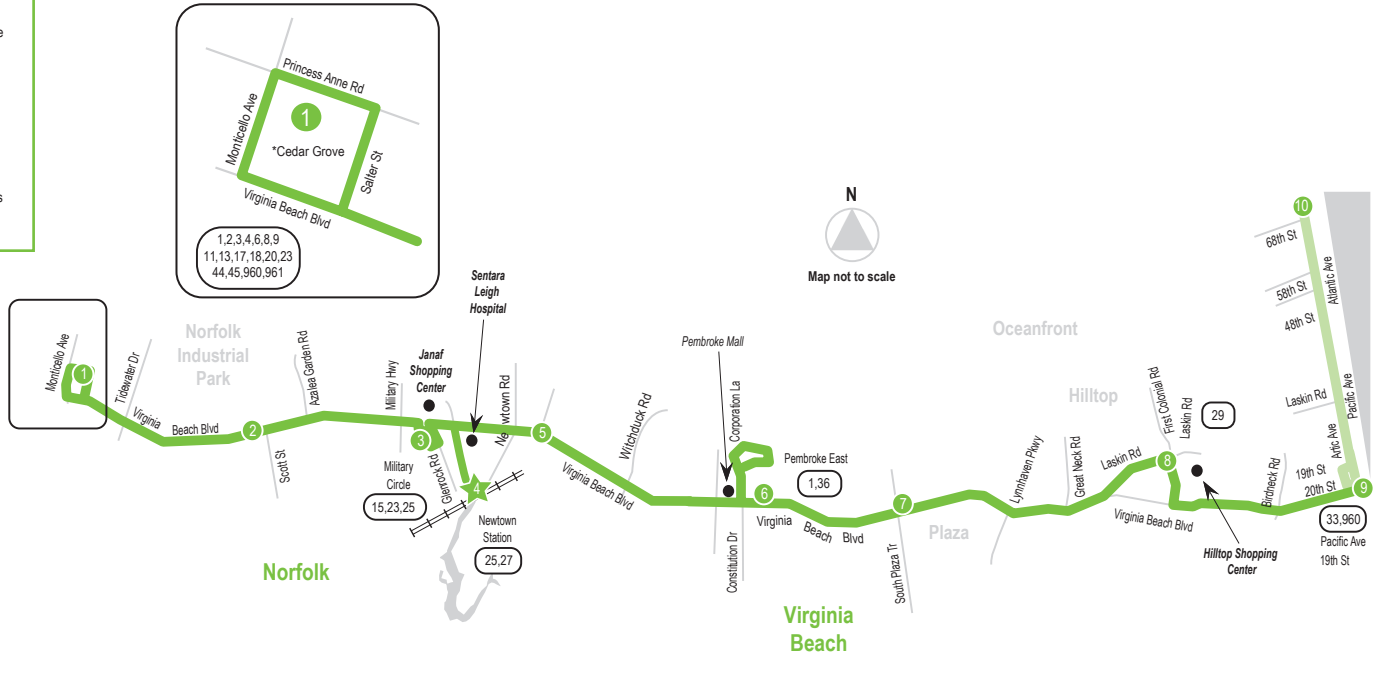

# ROUTE 20 Cedar Grove to Virginia Beach Oceanfront

Effective January 22, 2012

**LEGEND**

- Daily Route
- Limited Service
- Streets
- Time Point
- The Tide
- Connecting Bus Routes

\* Lot 39  
PM times in bold

## WEEKDAY:

From Cedar Grove to 68th Street & Atlantic Avenue

## SATURDAY:

From Cedar Grove to 68th St & Atlantic Ave serving Sentara Leigh Hospital