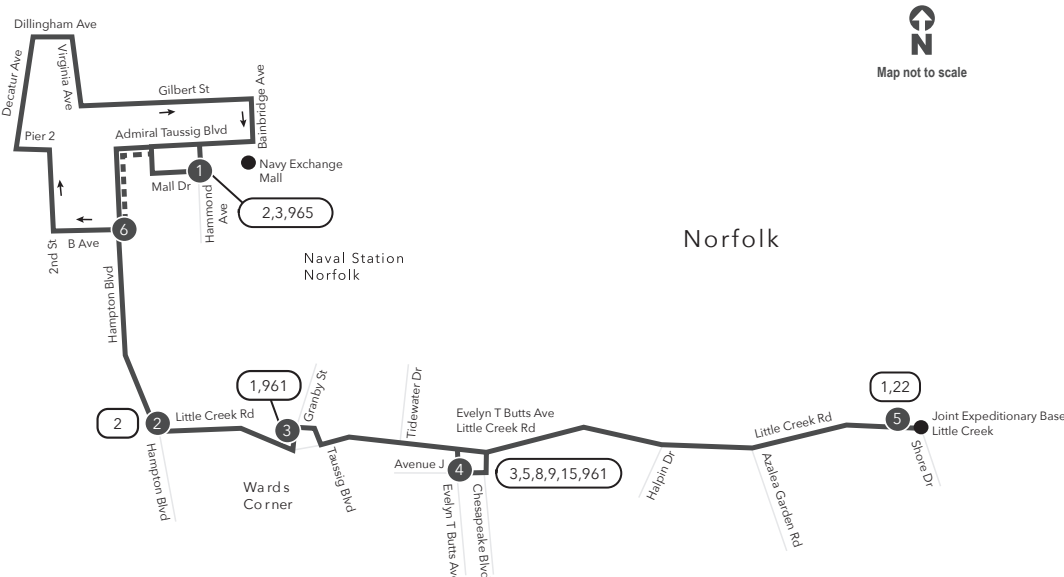

Route 021 Naval Station Norfolk / Navy Exchange Mall / Joint Expeditionary Base Little Creek

Legend

- Weekday
- Saturday & Sunday
- Streets
- Time Point
- Connecting Bus Routes
- Point of Interest

PM times are shaded & in bold.

Revised: 11.13.17

Route 021

Navy Exchange Mall /
Naval Station Norfolk /
Joint Expeditionary Base
Little Creek