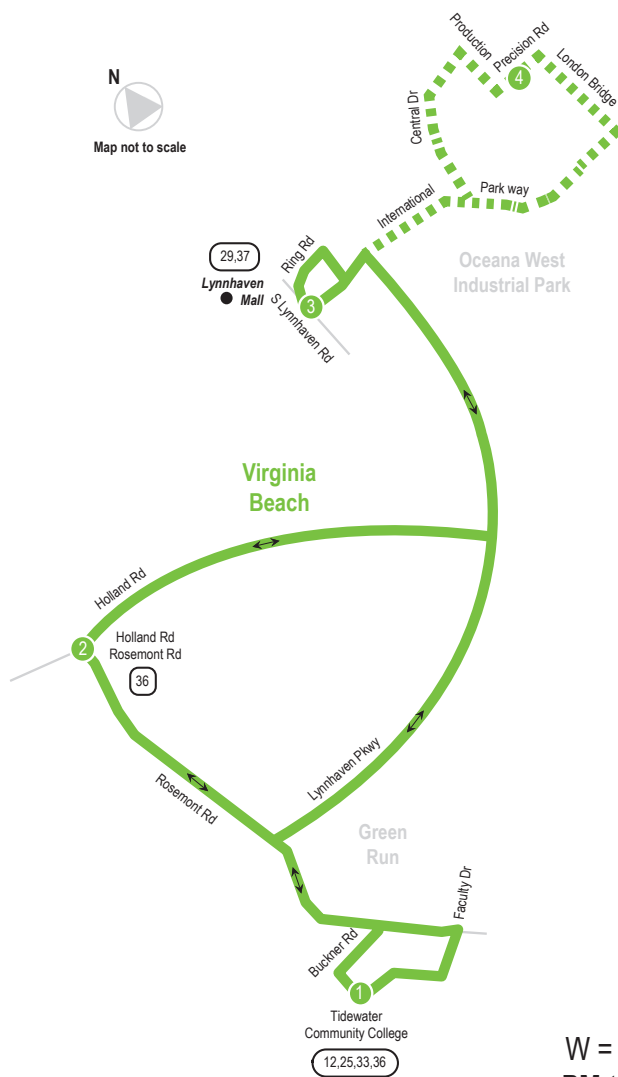

# ROUTE 26 Lynnhaven Mall / TCC Virginia Beach

Revised January 22, 2012

**LEGEND**

- Daily Route
- Infrequent Service
- Streets
- 1 Time Point
- 1 Connecting Bus Routes

W = Service to Oceana West Industrial Park  
PM times in bold

## MONDAY-FRIDAY: From Lynnhaven Mall to TCC Virginia Beach Campus

1 Tidewater Community College	2 Rosemont Rd Holland Rd	3 Lynnhaven Mall	4 Percision Rd London Bridge Rd
6:48	6:54	7:01	7:08w
7:32	7:38	7:45	—
7:48	—	8:01	—
8:18	8:24	8:31	—
8:48	—	9:01	—
9:18	9:25	9:32	—
9:48	—	10:01	—
10:20	10:27	10:34	—
10:48	—	11:01	—
11:18	11:25	11:32	—
11:48	—	<b>12:01</b>	—
<b>12:21</b>	<b>12:28</b>	<b>12:35</b>	—
<b>12:48</b>	—	1:01	—
1:18	1:25	1:32	—
1:48	—	2:01	—
2:04	2:12	2:21	—
2:48	—	3:01	—
3:27	—	3:40	—
3:59	4:07	4:16	<b>4:24w</b>
4:48	—	5:01	—
5:14	5:23	5:34	—
5:50	—	6:03	—
6:03	6:12	6:23	—

## SATURDAY: From TCC, Virginia Beach Campus to Lynnhaven Mall

## SATURDAY: From Lynnhaven Mall to TCC Virginia Beach Campus

1 Tidewater Community College	2 Rosemont Rd Holland Rd	3 Lynnhaven Mall
7:32	7:38	7:45
7:48	—	8:01
8:18	8:24	8:31
8:48	—	9:01
9:18	9:25	9:32
9:48	—	10:01
10:20	10:27	10:34
10:48	—	11:01
11:18	11:25	11:32
11:48	—	<b>12:01</b>
<b>12:21</b>	<b>12:28</b>	<b>12:35</b>
<b>12:48</b>	—	1:01
1:18	1:25	1:32
1:48	—	2:01
2:04	2:12	2:21
2:48	—	3:01
3:28	3:36	3:45
4:02	—	4:15
4:48	—	5:01
5:14	5:23	5:34
5:50	—	6:03
6:03	6:12	6:23