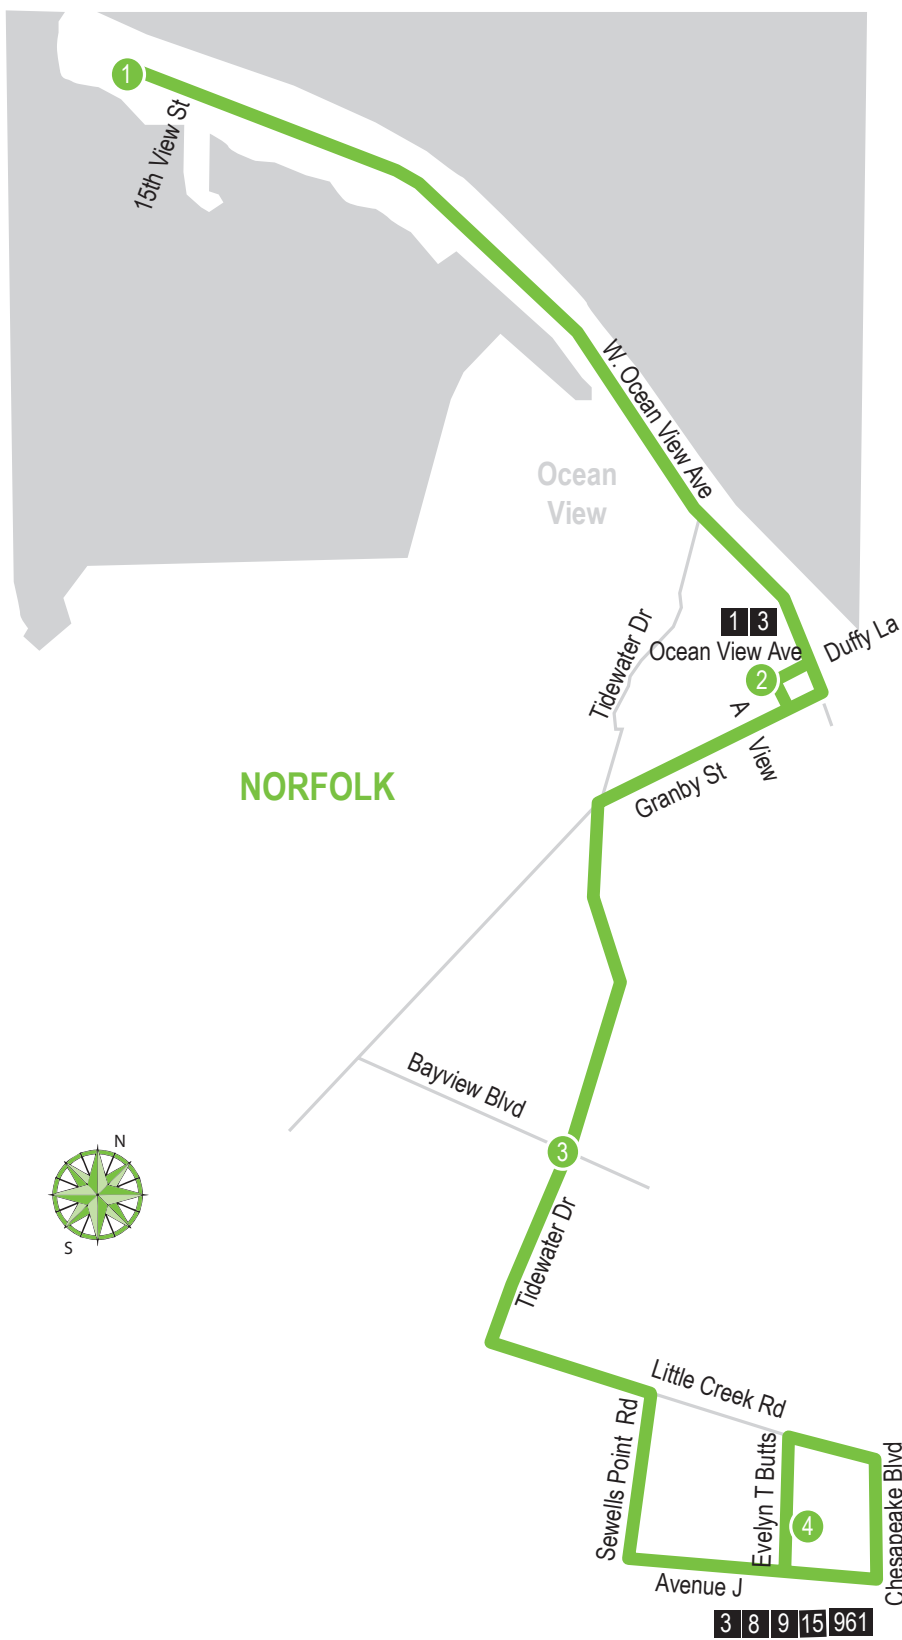

ROUTE 5 Willoughby / Evelyn T Butts

Effective July 11, 2010

LEGEND

- Weekday & Saturday
- Streets
- 1 Time Point
- 1 Connecting Bus Routes

WEEKDAYS-SATURDAYS: From Willoughby to Evelyn T Butts

1 Willoughby	2 Ocean View Ave Granby St	3 Tidewater Dr Bayview Blvd	4 Little Creek Rd Evelyn T Butts Ave
5:17	5:27	5:33	5:40
6:17	6:27	6:33	6:40
7:17	7:27	7:33	7:40
8:17	8:27	8:33	8:40
9:17	9:28	9:34	9:42
10:17	10:28	10:34	10:42
11:17	11:28	11:34	11:42
12:17	12:28	12:34	12:42
1:17	1:28	1:34	1:42
2:17	2:28	2:34	2:42
3:17	3:27	3:33	3:41
4:17	4:27	4:33	4:41
5:17	5:27	5:33	5:41

WEEKDAYS-SATURDAYS: From Evelyn T Butts to Willoughby

4 Little Creek Rd Evelyn T Butts Ave	3 Tidewater Dr Bayview Blvd	2 Ocean View Ave Granby St	1 Willoughby
5:48	5:57	6:01	6:09
6:48	6:57	7:01	7:09
7:48	7:57	8:01	8:09
8:48	8:57	9:01	9:09
9:48	9:58	10:03	10:09
10:48	10:58	11:03	11:11
11:48	11:58	12:03	12:11
12:48	12:58	1:03	1:11
1:48	1:58	2:03	2:11
2:48	2:58	3:02	3:10
3:48	4:00	4:04	4:12
4:48	5:00	5:04	5:12
5:48	6:00	6:04	6:12